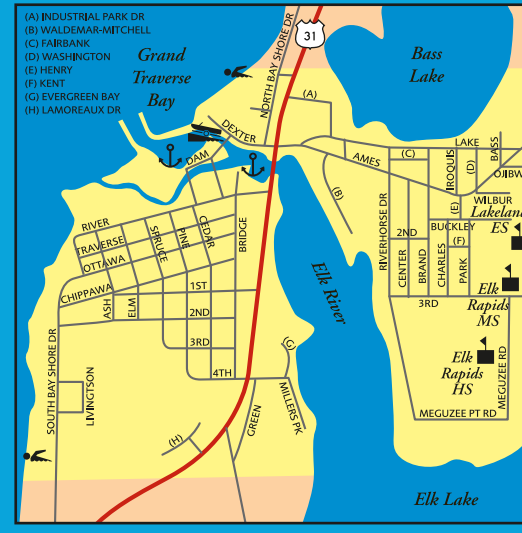

Leland

Suttons Bay

Northport

Empire

Elk Rapids

Bellaire

Interlochen Center For The Arts

Lake Ann

Lake Michigan

1 0 1 2 3 4 5 Miles

- Hospital/Medical Center
- School
- College/University
- Museum/Library
- Post Office
- Courthouse
- Police/Sheriff Dept.
- Soccer Field
- Ice Arena
- Casino
- Shopping
- Ball Park
- Public Access/Boat Launch
- Marina
- Lighthouse
- Swimming Beach
- Ski Area
- Cross Country Skiing
- Natural Area/Trail
- Trail (Non-Motorized)
- Campground
- Winery
- Golf Course
- Information Center
- Airport
- Dive Sites
- Canoe/Kayak
- Distillery
- Brewery/Taproom
- Amusement

State Underwater Preserve

Traverse Area Recreation and Transportation Trails (TART)

— Paved

— Unpaved

— Trail Parking

Lake Michigan

Lake Michigan

Lake Michigan

LEKLANAU COUNTY

BENZIE COUNTY

GRAND TRAVERSE COUNTY

KALKASKA COUNTY

CHARLEVOIX COUNTY

ANTRIM COUNTY