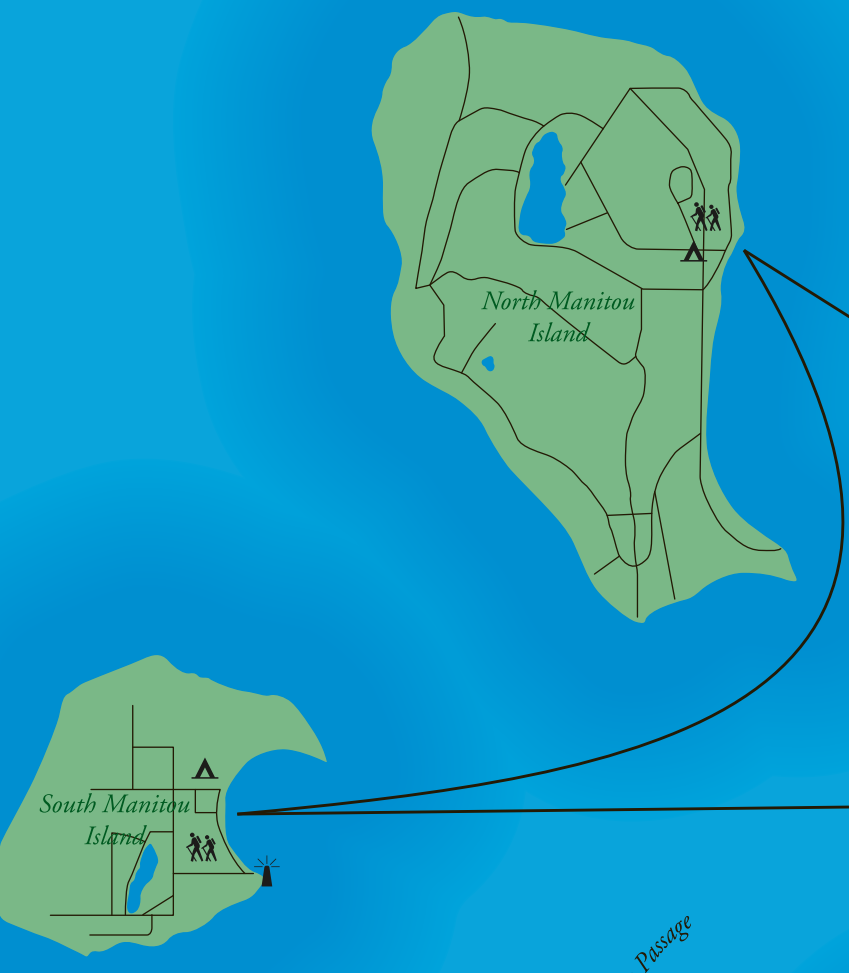

Leland

Suttons Bay

Northport

Empire

Elk Rapids

Bellaire

Interlochen Center For The Arts

Lake Ann

Lake Michigan

1 0 1 2 3 4 5 Miles

- Hospital/Medical Center
- School
- College/University
- Museum/Library
- Post Office
- Courthouse
- Police/Sheriff Dept.
- Soccer Field
- Ice Arena
- Casino
- Shopping
- Ball Park
- Public Access/Boat Launch
- Marina
- Lighthouse
- Swimming Beach
- Ski Area
- Cross Country Skiing
- Natural Area/Trail
- Trail (Non-Motorized)
- Campground
- Winery
- Golf Course
- Information Center
- Airport
- Dive Sites
- Canoe/Kayak
- Distillery
- Brewery/Taproom
- Amusement

State Underwater Preserve

Traverse Area Recreation and Transportation Trails (TART)

— Paved

— Unpaved

— Trail Parking

Lake Michigan

Lake Michigan

Lake Michigan

LEKLANAU COUNTY

BENZIE COUNTY

GRAND TRAVERSE COUNTY

KALKASKA COUNTY

CHARLEVOIX COUNTY

ANTRIM COUNTY