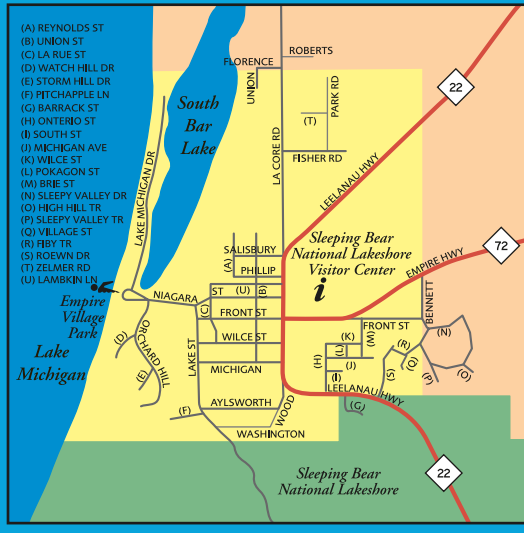

Leland

Suttons Bay

Northport

Empire

Elk Rapids

Bellaire

Interlochen Center For The Arts

Lake Ann

Lake Michigan

1 0 1 2 3 4 5 Miles

- Hospital/Medical Center
- School
- College/University
- Museum/Library
- Post Office
- Courthouse
- Police/Sheriff Dept.
- Soccer Field
- Ice Arena
- Casino
- Shopping
- Ball Park
- Public Access/Boat Launch
- Marina
- Lighthouse
- Swimming Beach
- Ski Area
- Cross Country Skiing
- Natural Area/Trail
- Trail (Non-Motorized)
- Campground
- Winery
- Golf Course
- Information Center
- Airport
- Dive Sites
- Canoe/Kayak
- Distillery
- Brewery/Taproom
- Amusement

State Underwater Preserve

Traverse Area Recreation and Transportation Trails (TART)

— Paved

— Unpaved

— Trail Parking

Lake Michigan

Lake Michigan

Lake Michigan

LEKLANAU COUNTY

BENZIE COUNTY

GRAND TRAVERSE COUNTY

KALKASKA COUNTY

CHARLEVOIX COUNTY

ANTRIM COUNTY