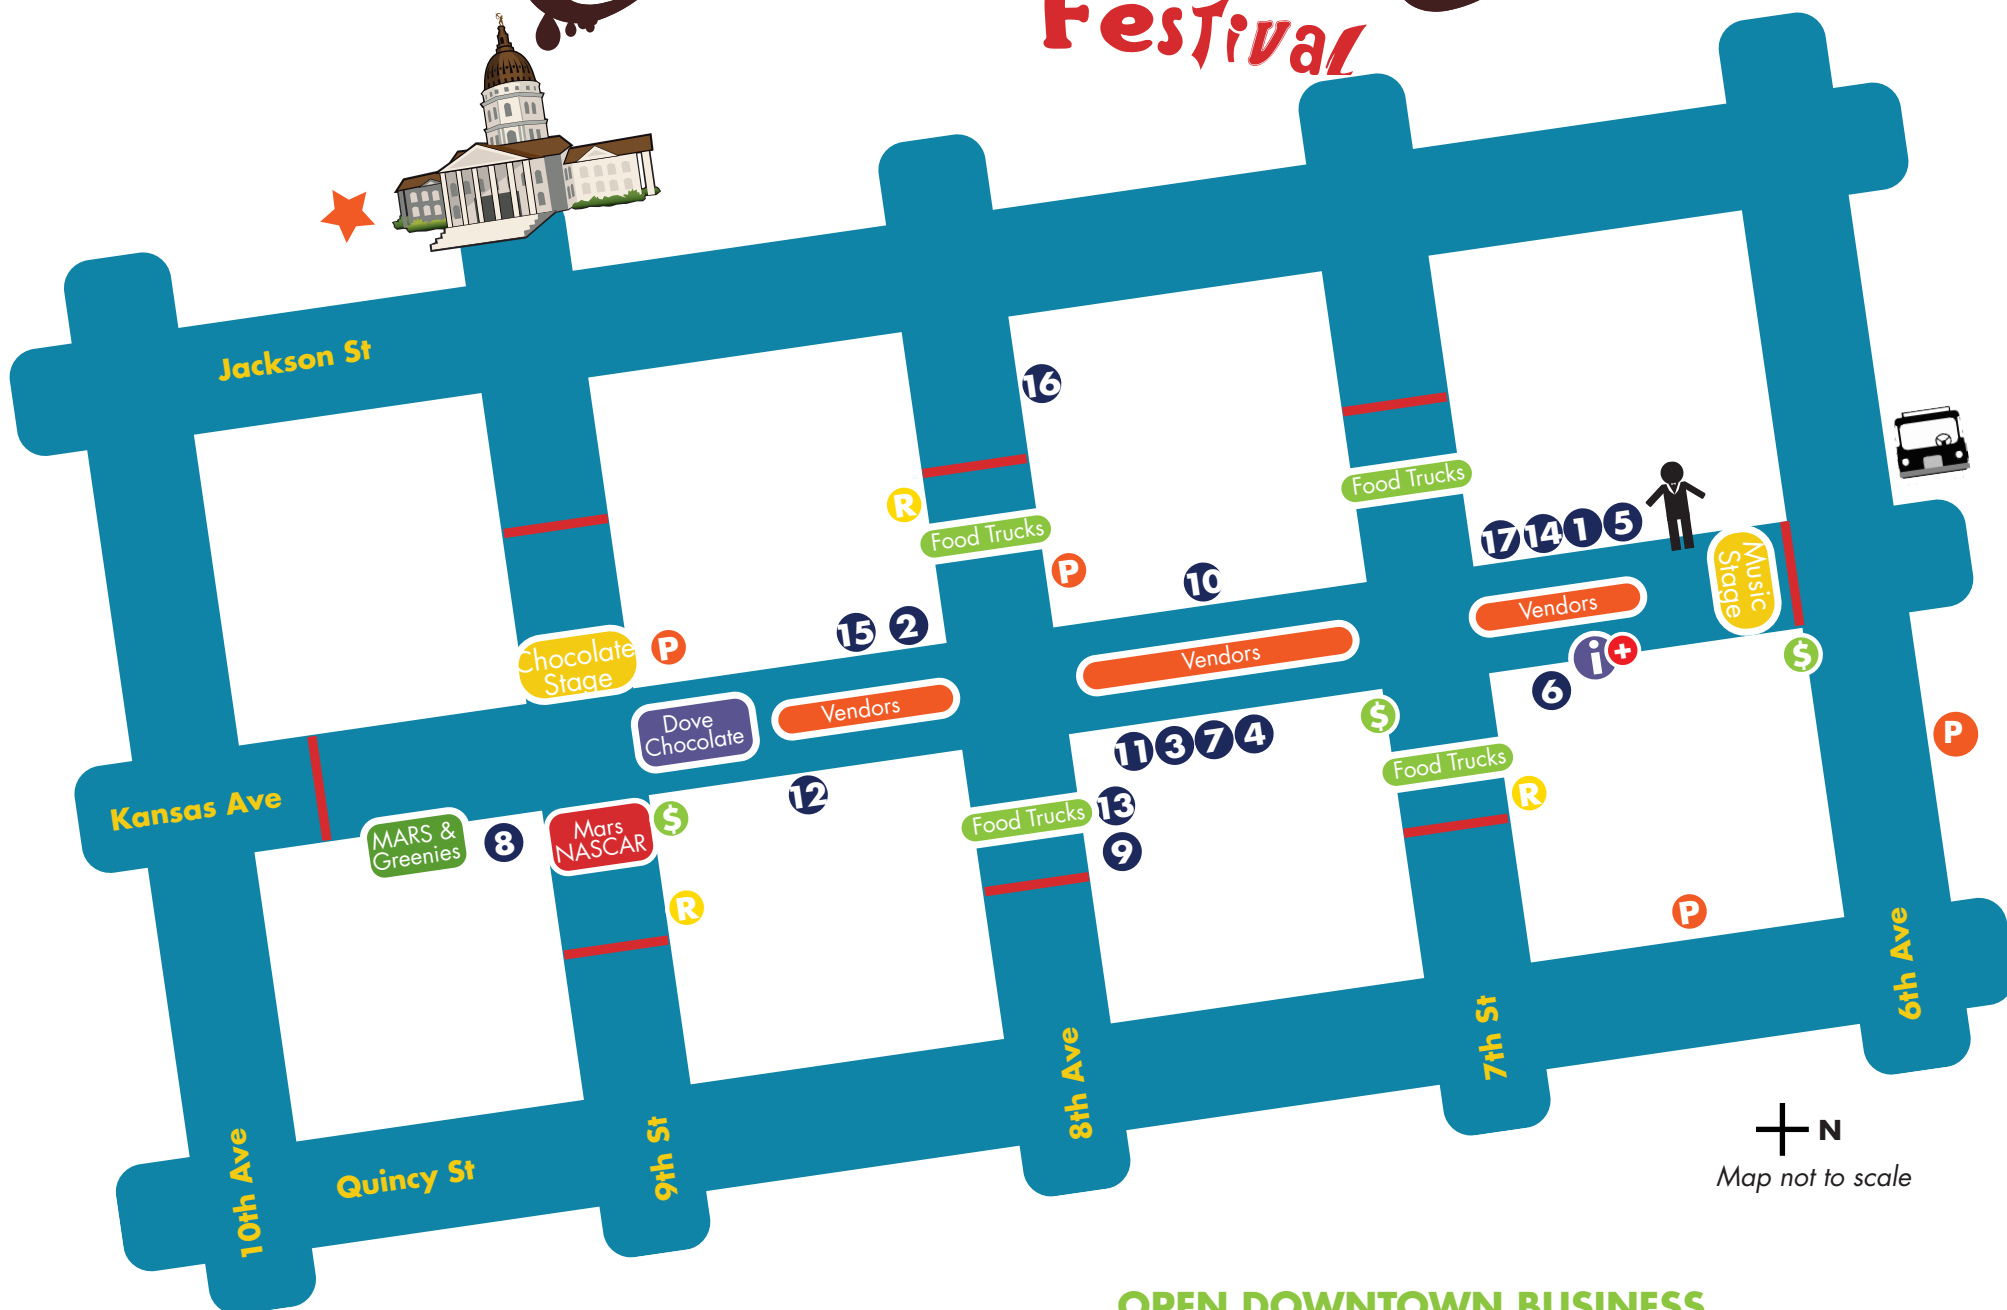

2016 Kansas Chocolate Festival

VENDORS

- Alpha Media
- About Face
- Alorica
- Angel Cakes
- Aunt Nancy's Face Art
- Barnes and Noble
- Barefoot Books
- Best Fudge Ever
- Bizz & Weezy
- Charmsations
- Chocolate Moonshine
- Cookies by Gayla
- Delicious Desserts
- Dove Chocolate
- Edible Arrangements
- Farm Bureau Financial Services
- Girl Scouts
- Home Sweets
- Kansas Children's Discovery Center
- Kansas ExpoCentre
- Kansas Turnpike Authority
- LipSense
- LulaRoe Clothing
- Mary Kay
- McAlister's Deli
- My Thirty-One
- Norwex
- Nothing Bundt Cakes
- Omaha Masquerade
- OMG Boutique by Martha
- Paparazzi Accessories
- Pedro Lopez
- Perfectly Posh
- Polar Oasis
- Sam's Club
- Shana Cake
- Summerwinds Resort Services
- Ten Thousand Villages
- Trampolazer-rockball
- Twisted Buns Bakery
- Welk Resorts
- Wine Shop at Home

INFORMATION

- Information
- First Aid
- Restrooms
- Parking Garage
- ATM
- Valet Bike Parking
- Topeka Metro Drop off
- Movie on the Lawn
- Road blocks

FOOD TRUCKS

- Big Boyz BBQ
- Coffee Cake KC
- Fine Thyme Food
- Front Door Catering
- Greg-Co BBQ
- JLG BBQ
- KC Pinoy
- M3 Ventures LLC
- Poppin' Squeeze
- Southern Star
- Taco El Guitarron
- Taqueria Mexico Lindo
- Torched Goodness

OPEN DOWNTOWN BUSINESS

Stores with Chocolate Deals

1. 1 **Absolute Design by Brenda** – Chocolate samples & candy boquets
2. 2 **Avenue Hair Salon** – Manicures and pedicures with a chocolate scrub
3. 3 **Cashmere Popcorn LLC** – Chocolate themed menu items
4. 4 **Classic Bean** – Chocolate martinis and espresso chocolate martinis
5. 5 **David's Jewelers** – 20% off chocolate and colored diamonds until 3pm
6. 6 **Fabfastics** – Chocolate based crafts
7. 7 **Hazel Hill Chocolate** – Chocolate demos at the top of every hour
8. 8 **HHB BBQ** – Chocolate themed menu items
9. 9 **Juli's Coffee and Bistro** – chocolate-themed menu items & cookie samples
10. 10 **Leaping Llamas Artisan Shop** – Chocolate themed crafts
11. 11 **Lupita's Mexican Restaurant** – Mexican hot chocolate
12. 12 **Moburts** – Chocolate Spices
13. 13 **Prairie Glass** – Chocolate themed crafts
14. 14 **Reliant Apparel** – Official Kansas Chocolate Festival merchandise
15. 15 **Tammi's Antiques & Florals** – Chocolate samples
16. 16 **The Celtic Fox** – $5 white chocolate & chocolate martinis
17. 17 **Wolfe's Camera** – Sale on chocolate brown merchandise

SWEET STUFF

MARS & GREENIES

South of 9th street on Kansas Ave.
*Noon - 4pm or while supplies lasts
*Nothing in the store will be over $10.
*Cash only

MARS NASCAR

9th and Kansas
The "Official Chocolate of NASCAR"

RELIANT APPAREL

631 S Kansas Ave, Topeka, KS 66603
Reliant Apparel will have official Kansas Chocolate Festival merchandise.
*Cash and card accepted

DEMONSTRATIONS

CHOCOLATE STAGE

- 10:30 – 11am "The History of Chocolate"
- 11:30am – noon "Breakfast with Chocolate Scott"
- 12:30 – 1pm "Spices, Herbs, Salts, Oils, Vinegar and Chocolate"
- 1-1:30pm "Chocolate: From Bean to Bar"
- 1:45 – 2:15pm Chocolate Pudding Eating Contest Sponsored by Sams
- 2:30 – 3pm "Desserts!"
- 3:30 – 4pm "Dove Chocolate and S'mores"

HAZEL HILL SCHEDULE