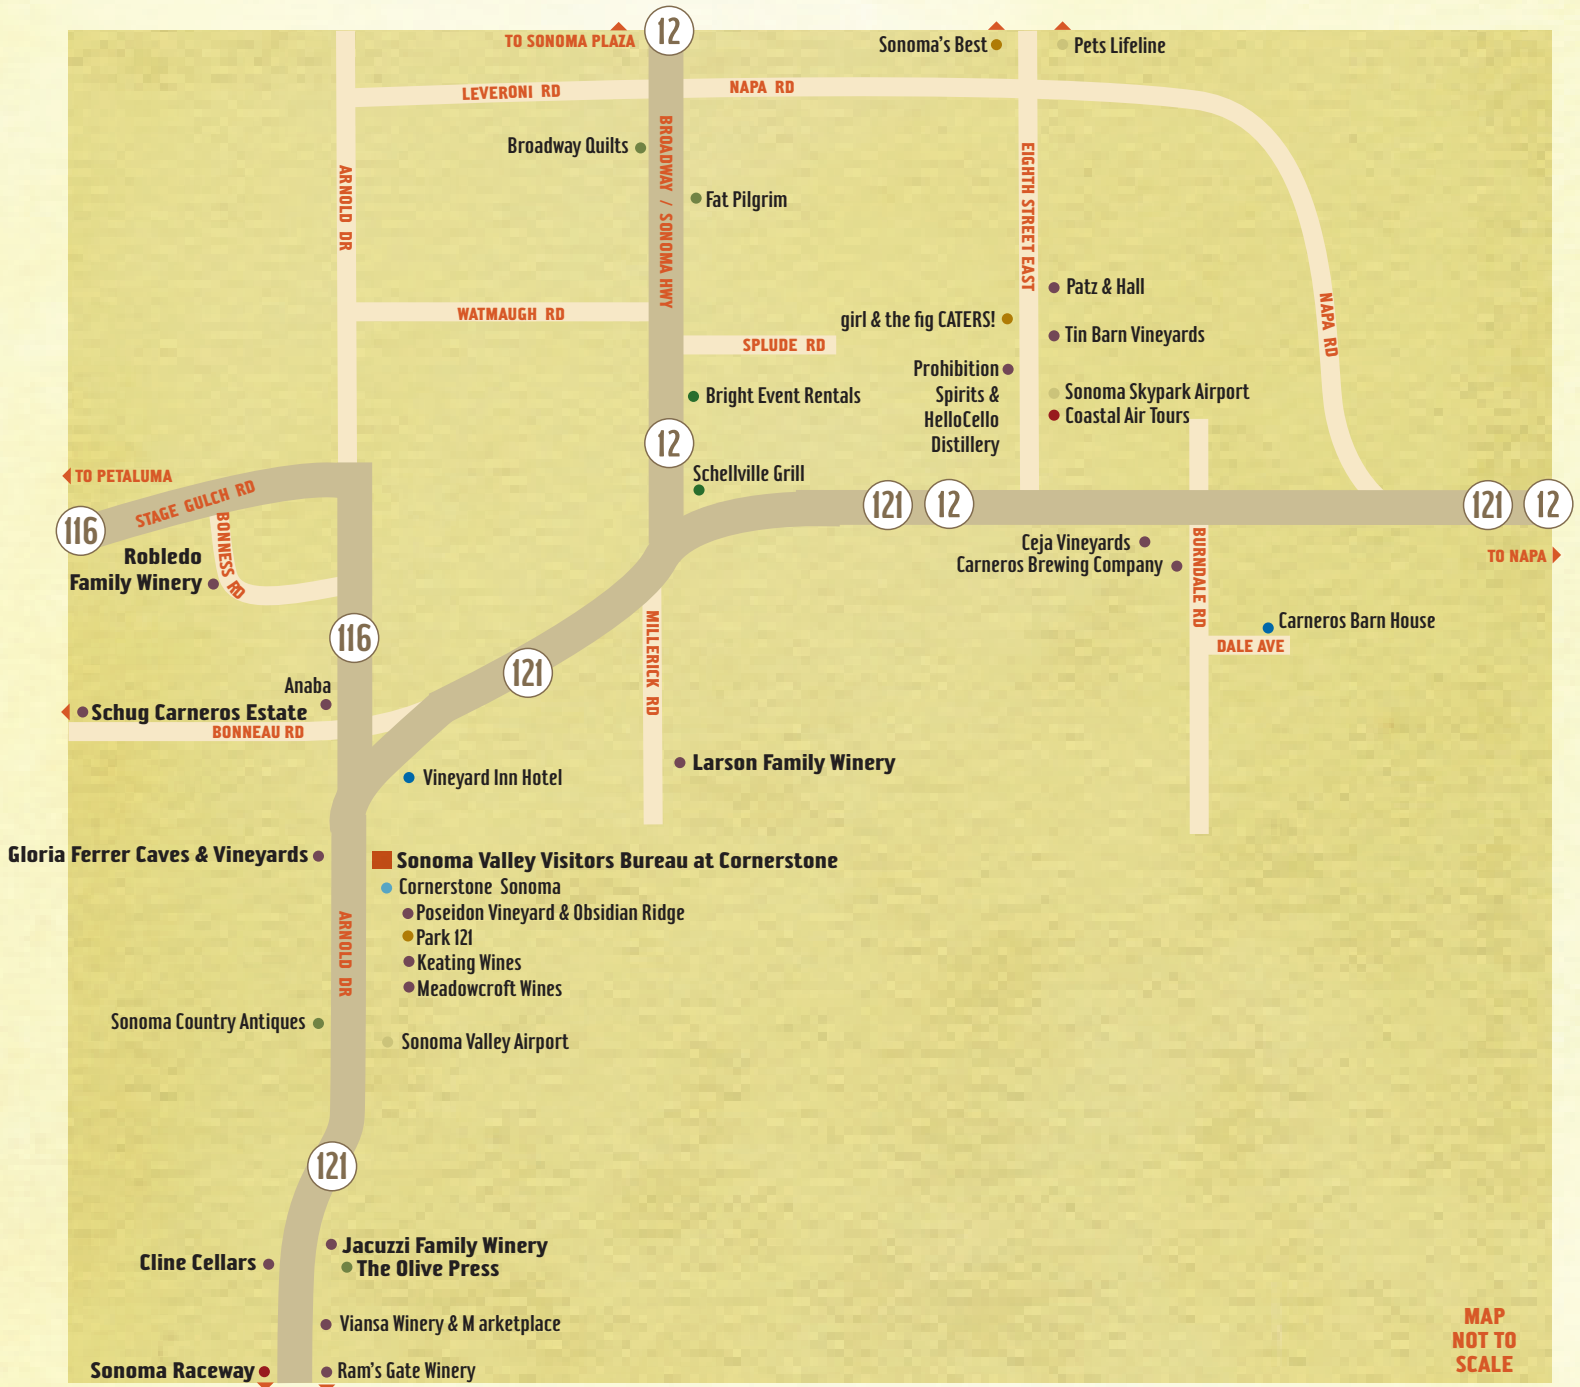

CARNEROS

Updated 6/21/16

- Lodging
- food + dining
- wine + wineries
- shopping
- fun things to do
- services
- arts
- event sites & services

1-866-996-1090

SONOMAVALLEY.COM