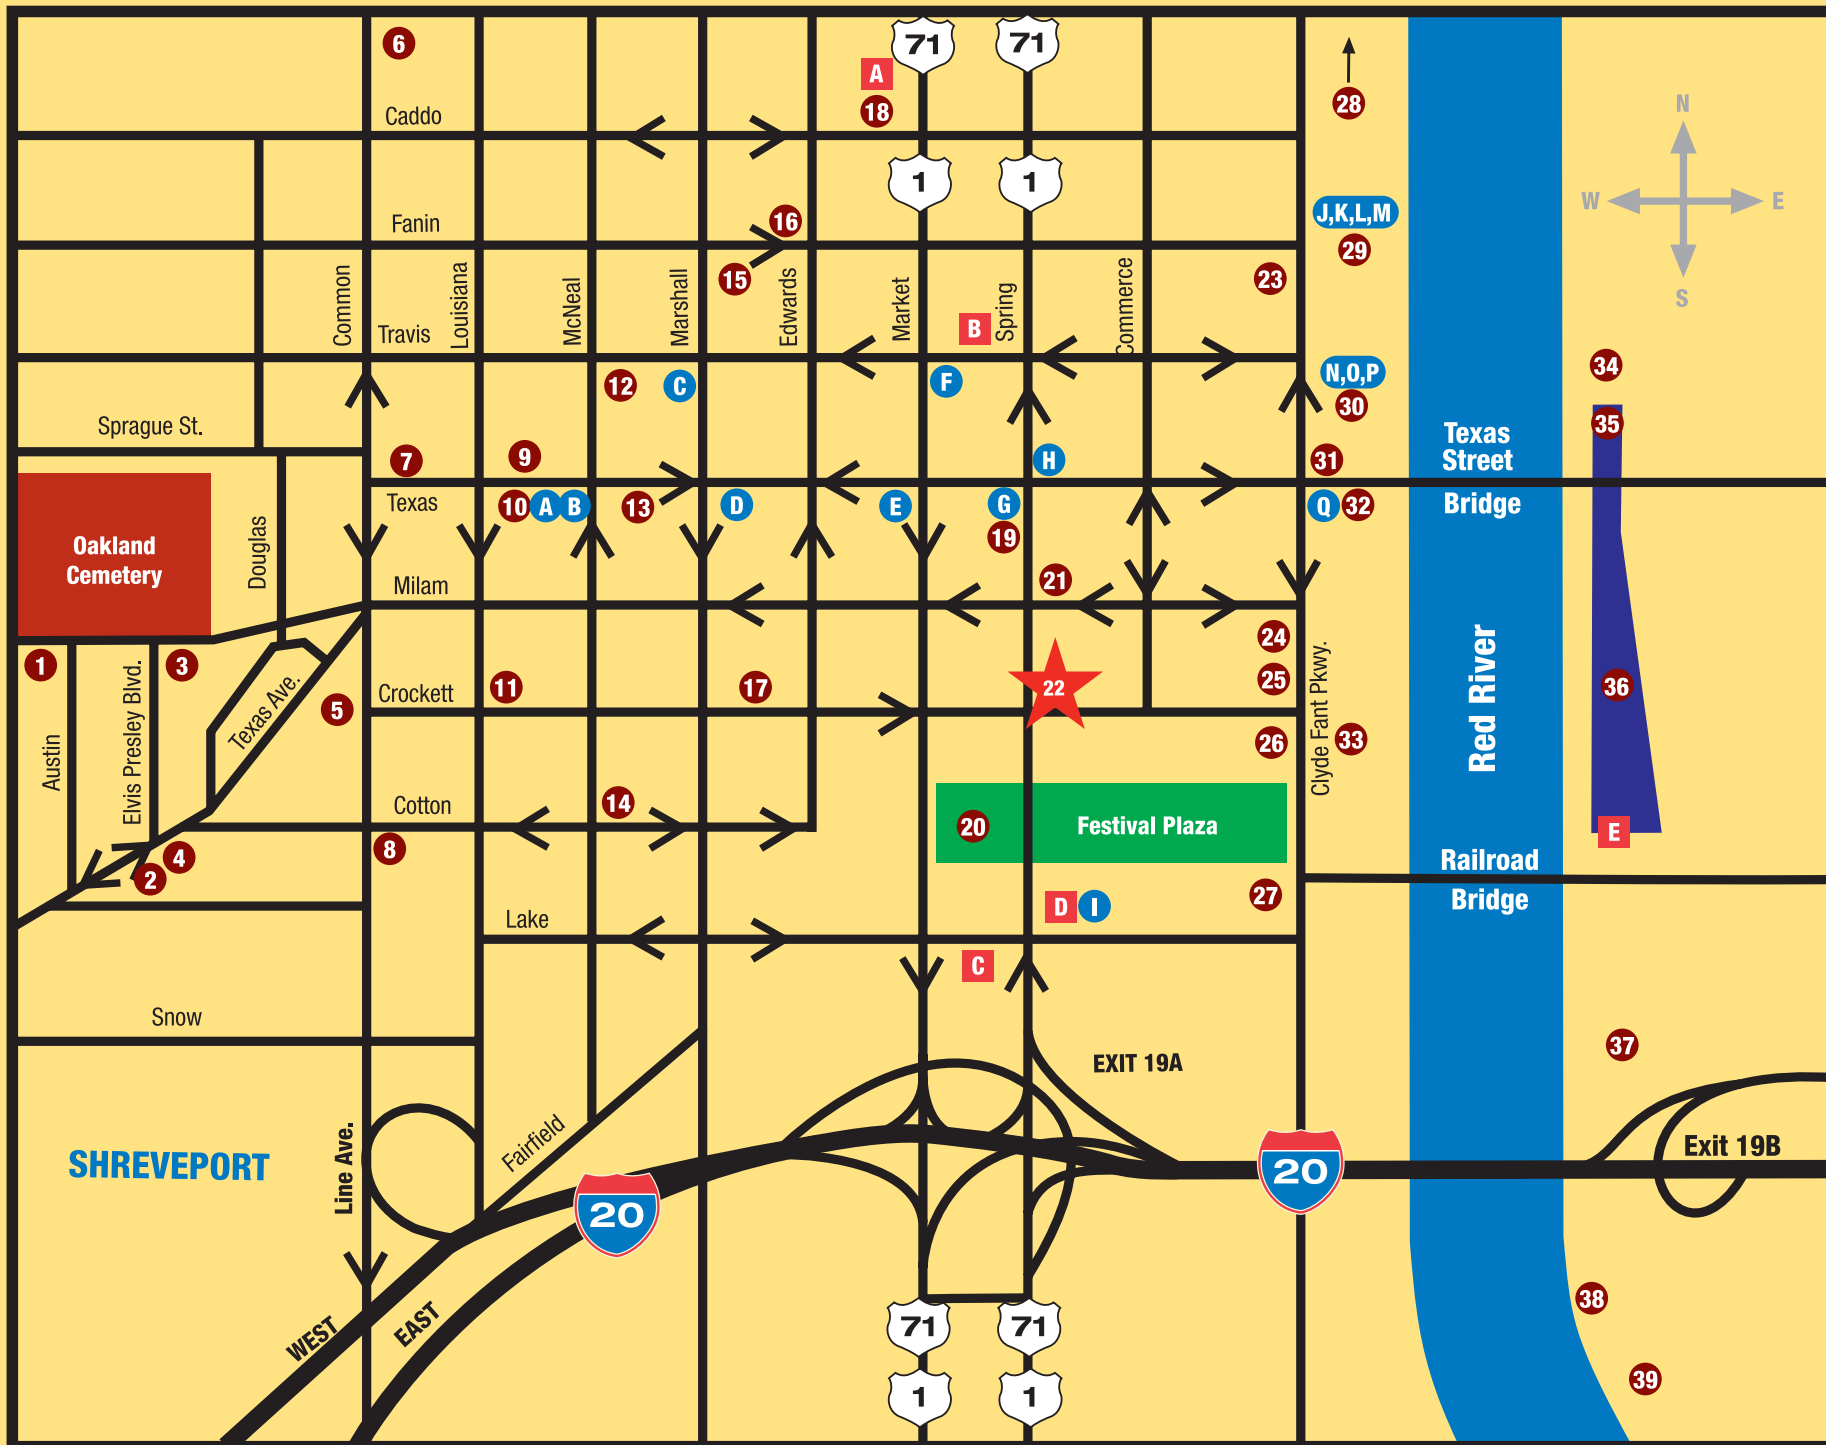

Downtown Map: Shreveport-Bossier, Louisiana

THINGS TO... see and do

place to eat

- A** Abby Singer's Bistro
617 Texas St | 318-459-4125
(inside Robinson Film Center)
- B** 4J's Java and More
605 Texas St | 318-221-7221
- C** Sevendipity
420 Marshall St | 318-220-7201

- D** Subway
425 Texas St | 318-424-4202
- E** Good Eats
333 Texas St., Suite 125 | 318-220-7600
(inside Regions Bank Tower, First Floor)
- F** Cheesecake & More
401 Market St | 318-670-7921
- G** Texas Street Grille
203 Texas St | 318-221-0013

- H** The Blind Tiger
120 Texas St | 318-226-87471
- I** Shreveport Downtown Hotel
102 Lake St | 318-222-7717
(inside Shreveport Downtown Hotel)
- J** International Buffet
315 Clyde Fant Pkwy | 318-424-7777
(inside Sam's Town Casino)
- K** Java's Deli
315 Clyde Fant Pkwy | 866-861-0711
(inside Sam's Town Casino)
- L** Smokey Joe's Cafe
315 Clyde Fant Pkwy | 318-429-0711
(inside Sam's Town Casino)
- M** William B's Steakhouse
315 Clyde Fant Pkwy | 318-424-7777
(inside Sam's Town Casino)

- N** The Buffet
451 Clyde Fant Pkwy | 318-220-0711
(inside Eldorado Casino)
- O** The Sportman's Paradise Café
451 Clyde Fant Pkwy | 318-220-0711
(inside Eldorado Casino)
- P** The Vintage
451 Clyde Fant Pkwy | 318-220-5477
(inside Eldorado Casino)
- Q** Nicky's Mexican Restaurant
500 Clyde Fant Pkwy | 674-8355