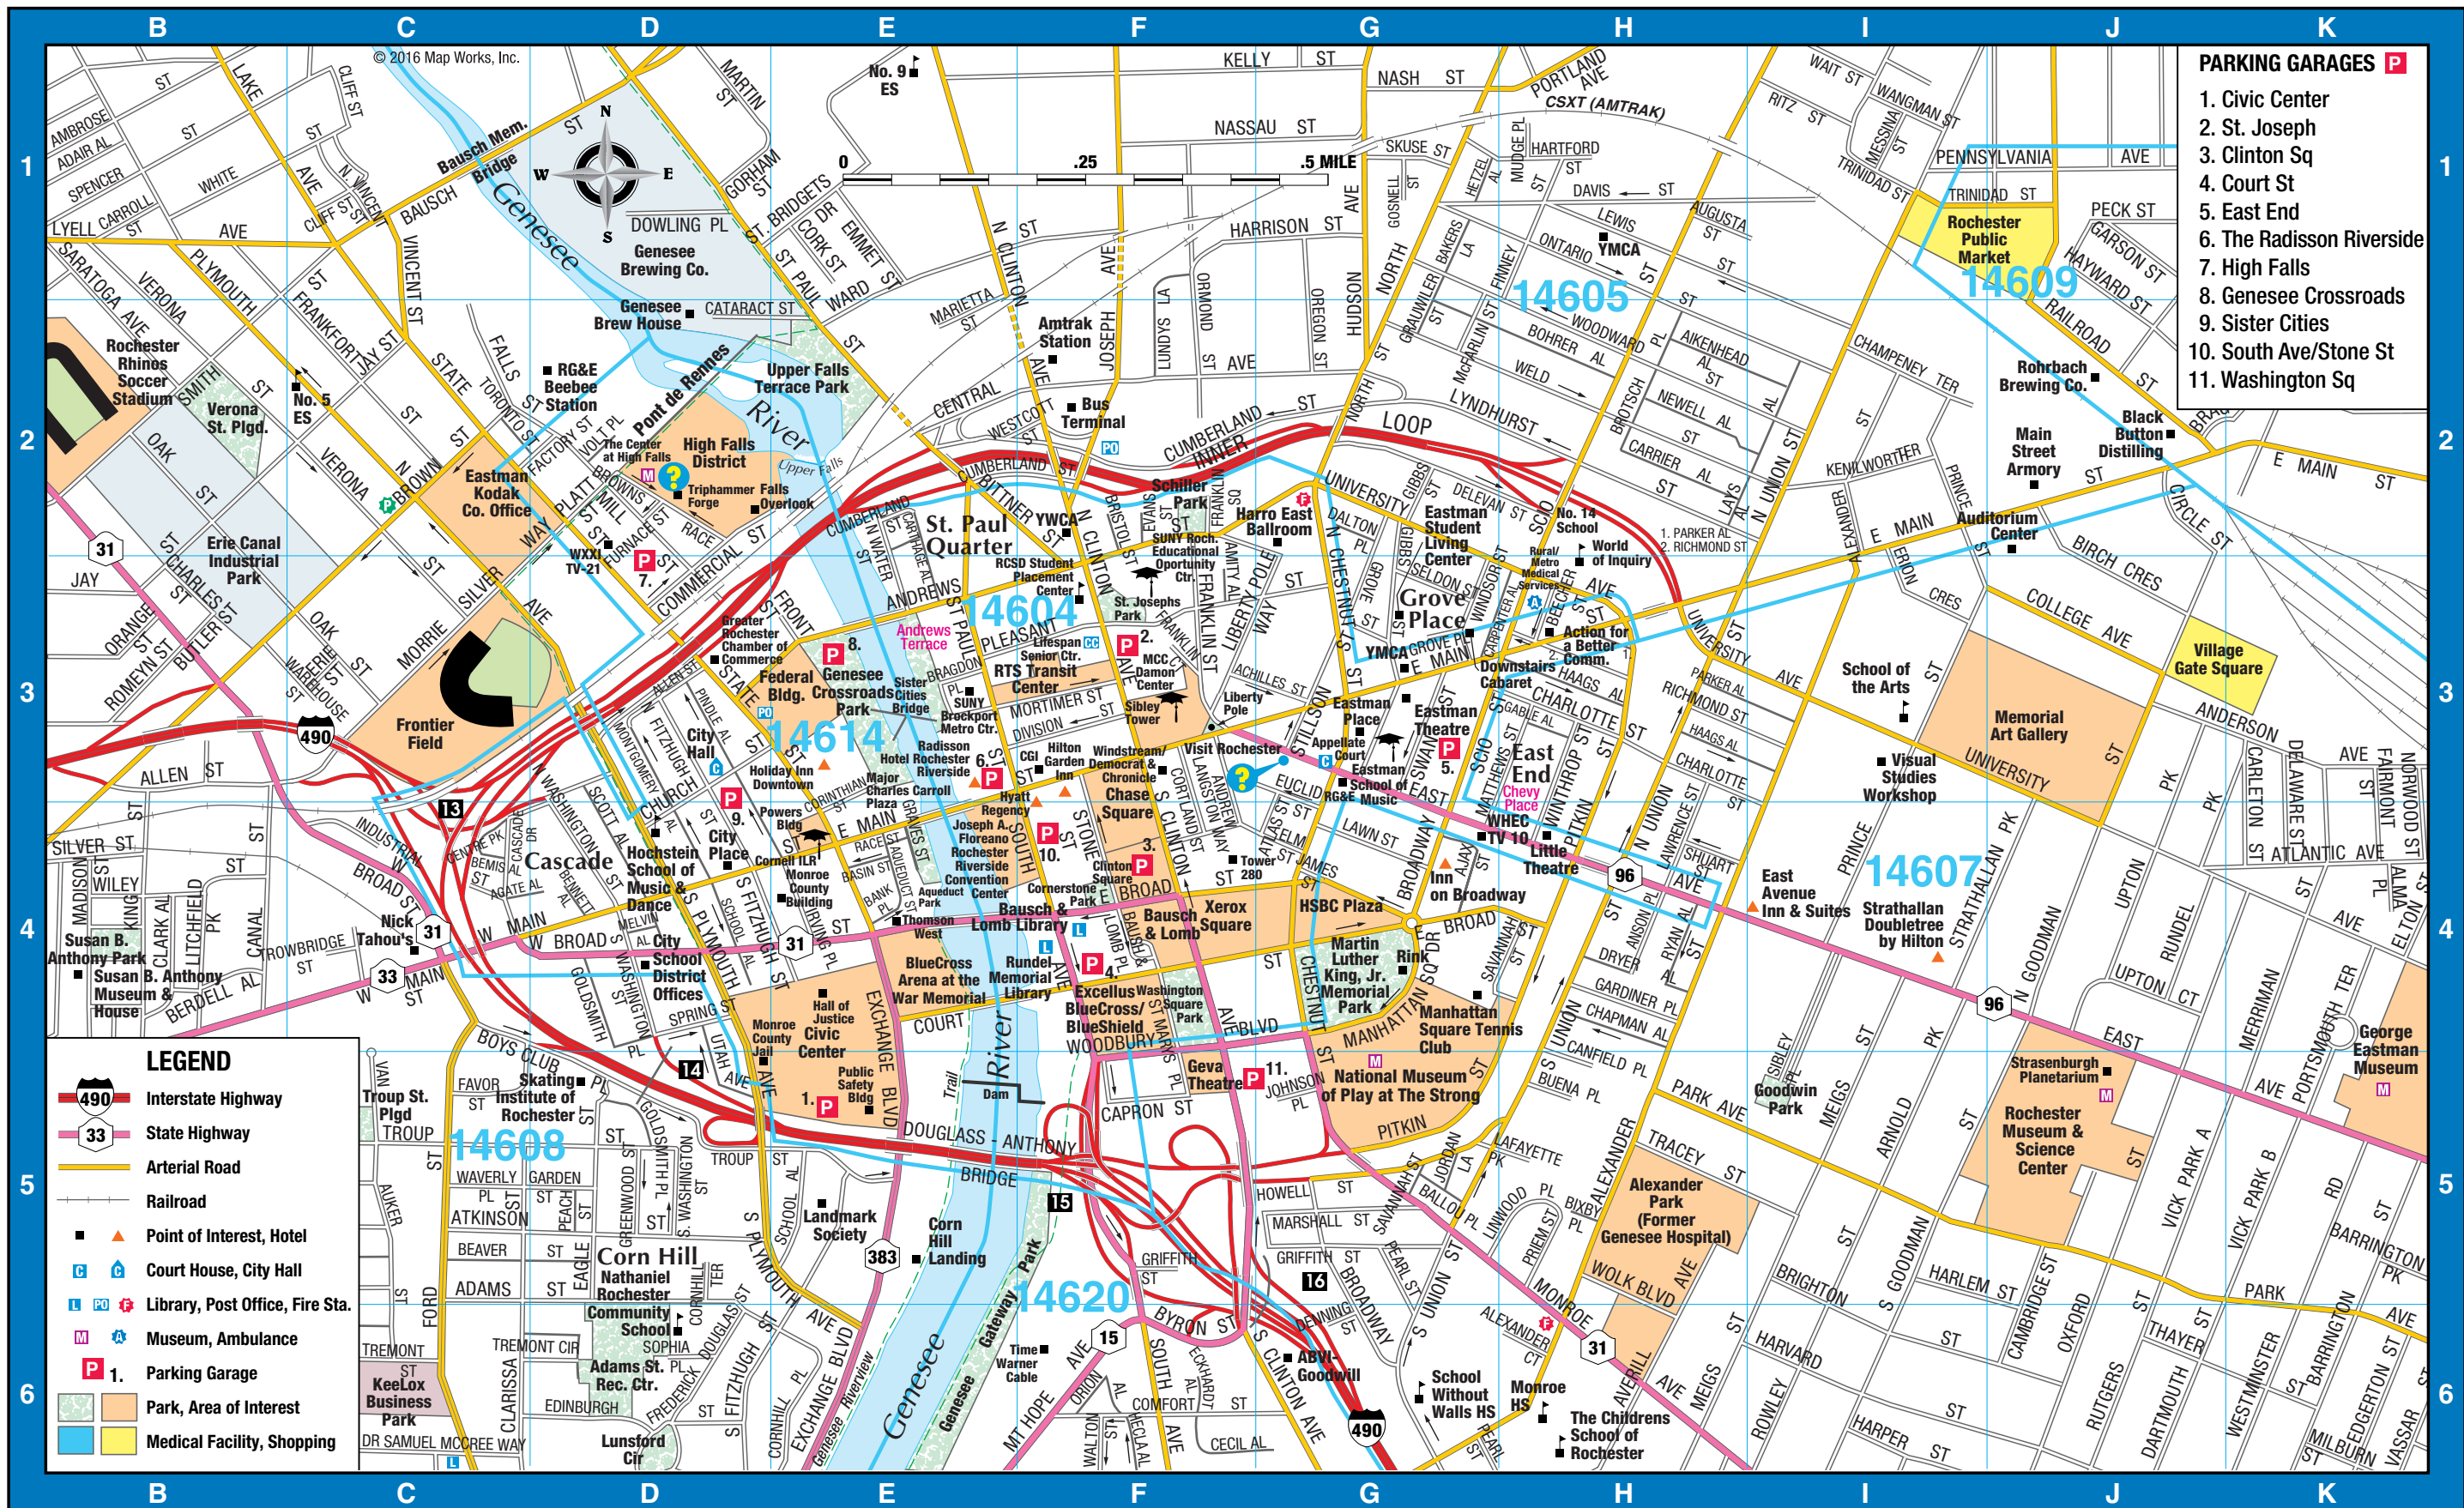

# DOWNTOWN ROCHESTER

- PARKING GARAGES P**
1. Civic Center
  2. St. Joseph
  3. Clinton Sq
  4. Court St
  5. East End
  6. The Radisson Riverside
  7. High Falls
  8. Genesee Crossroads
  9. Sister Cities
  10. South Ave/Stone St
  11. Washington Sq

**LEGEND**

- Interstate Highway (490)
- State Highway (33)
- Arterial Road
- Railroad
- Point of Interest, Hotel
- Court House, City Hall
- Library, Post Office, Fire Sta.
- Museum, Ambulance
- Parking Garage
- Park, Area of Interest
- Medical Facility, Shopping