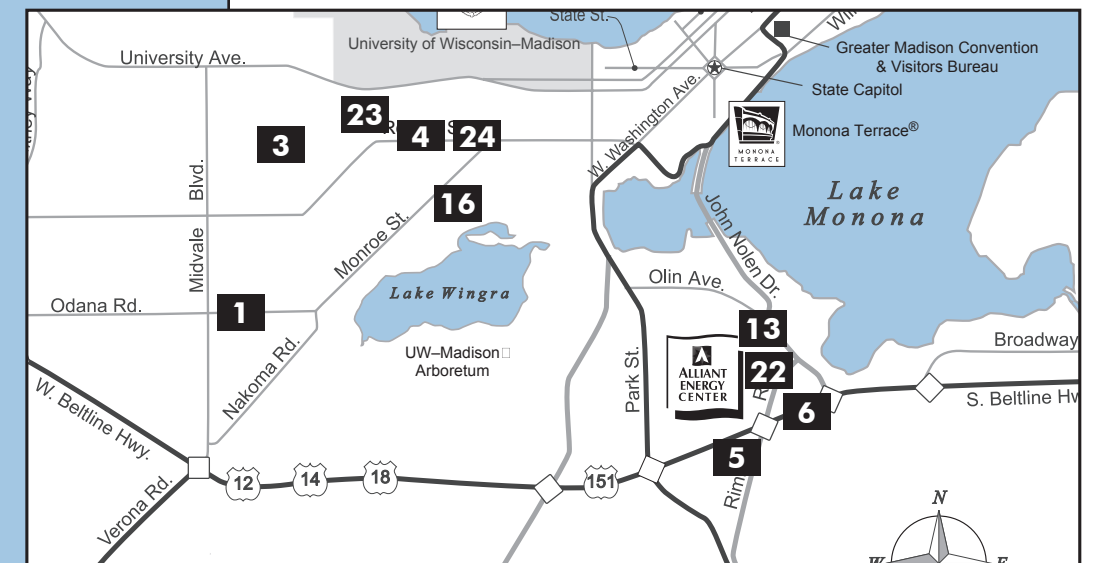

CENTRAL MADISON

Accommodations Map
Featuring GMCVB Partners

- 1 Arbor House, An Environmental Inn
- 2 BEST WESTERN PLUS Inn on the Park
- 3 BEST WESTERN PLUS InnTowner and The Highland Club
- 4 The Buckingham Inn
- 5 Clarion Suites Madison at Alliant Energy Center
- 6 Comfort Inn Madison - Downtown
- 7 DoubleTree by Hilton Madison
- 8 The Edgewater
- 9 Fluno Center at the University of Wisconsin-Madison
- 10 Graduate Madison
- 11 Hampton Inn & Suites Madison/Downtown
- 12 Hilton Madison Monona Terrace
- 13 Holiday Inn Express & Suites - Madison Central
- 14 Hostelling International - Madison
- 15 Hotel Ruby Marie
- 16 HotelRED
- 17 Hyatt Place Madison/Downtown
- 18 The Livingston Inn
- 19 The Lowell Center - Conference & Lodging Facility
- 20 The Madison Concourse Hotel & Governor's Club
- 21 Mansion Hill Inn
- 22 Sheraton Madison Hotel
- 23 University Housing - Conference Services
- 23 Wisconsin Union Hotel

MADISON

GOING > BEYOND > VISIT™

GREATER MADISON CONVENTION & VISITORS BUREAU

615 E. Washington Ave.
Madison, WI 53703
608.255.2537
800.373.6376
www.visitmadison.com