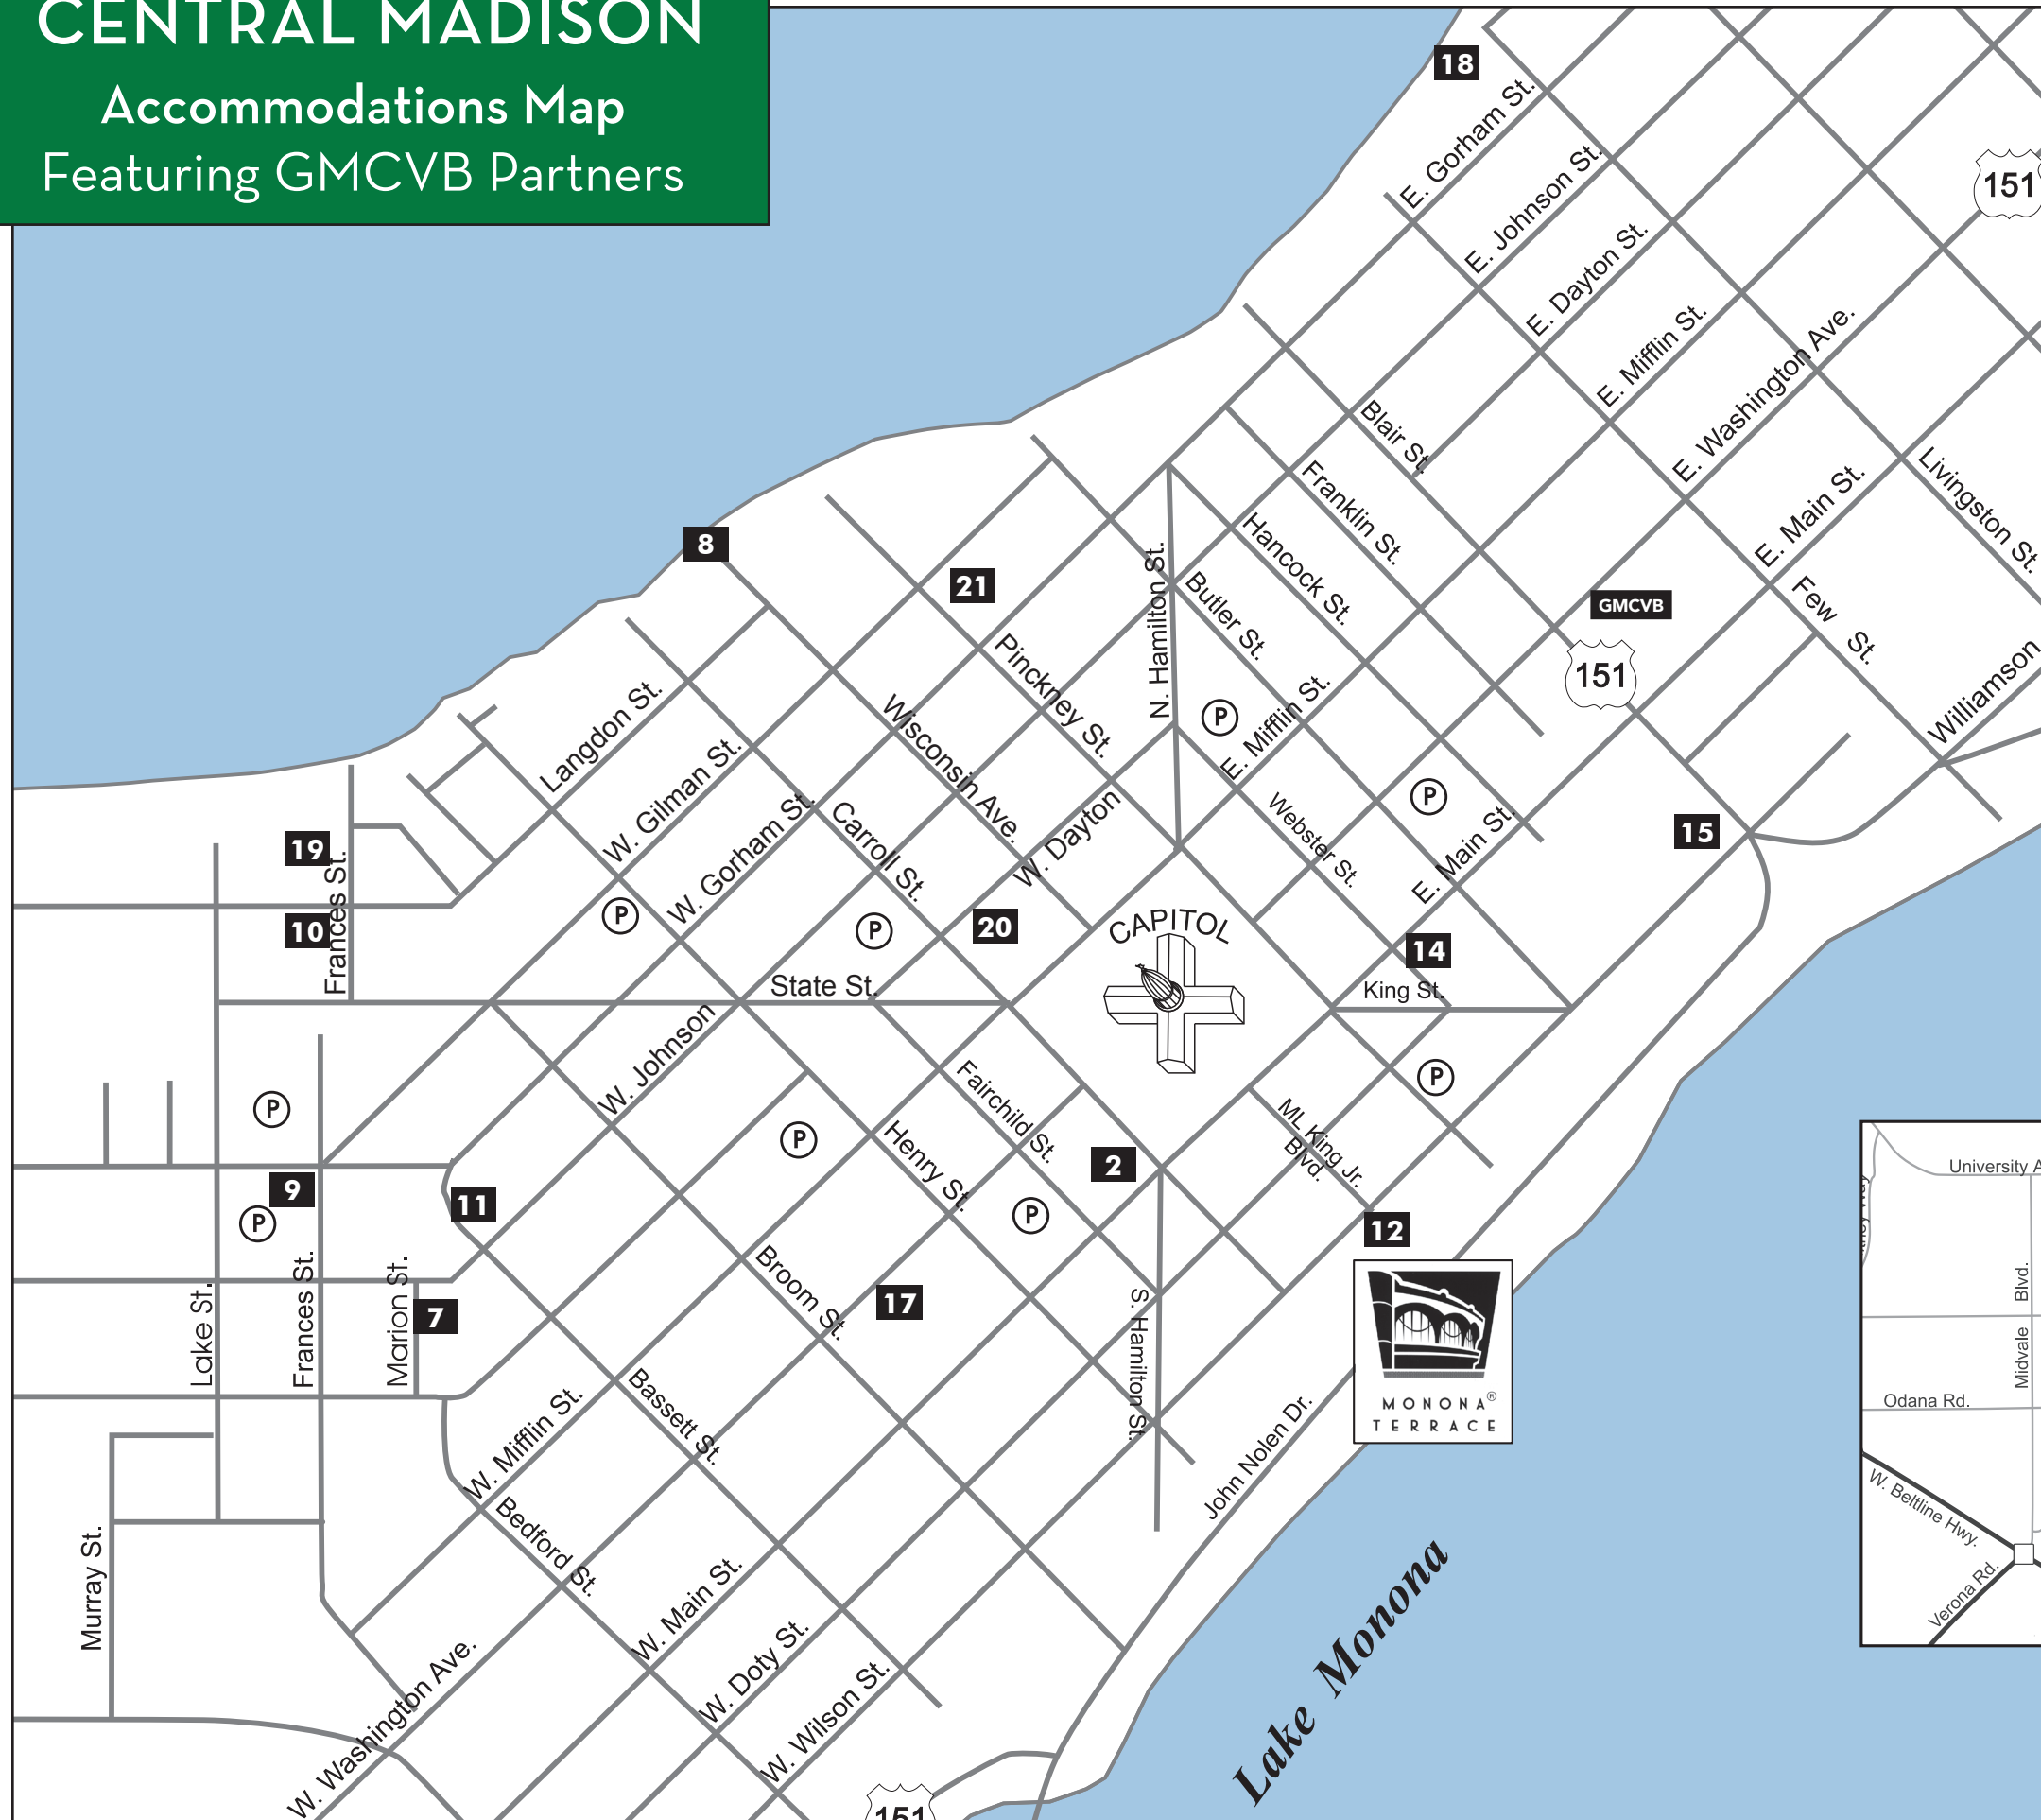

CENTRAL MADISON

Accommodations Map
Featuring GMCVB Partners

- 1 Arbor House, An Environmental Inn
- 2 BEST WESTERN PLUS Inn on the Park
- 3 BEST WESTERN PLUS InnTowner and The Highland Club
- 4 The Buckingham Inn
- 5 Clarion Suites Madison at Alliant Energy Center
- 6 Comfort Inn Madison - Downtown
- 7 DoubleTree by Hilton Madison
- 8 The Edgewater
- 9 Fluno Center at the University of Wisconsin-Madison
- 10 Graduate Madison
- 11 Hampton Inn & Suites Madison/Downtown
- 12 Hilton Madison Monona Terrace
- 13 Holiday Inn Express & Suites - Madison Central
- 14 Hostelling International - Madison
- 15 Hotel Ruby Marie
- 16 HotelRED
- 17 Hyatt Place Madison/Downtown
- 18 The Livingston Inn
- 19 The Lowell Center - Conference & Lodging Facility
- 20 The Madison Concourse Hotel & Governor's Club
- 21 Mansion Hill Inn
- 22 Sheraton Madison Hotel
- 23 University Housing - Conference Services
- 23 Wisconsin Union Hotel