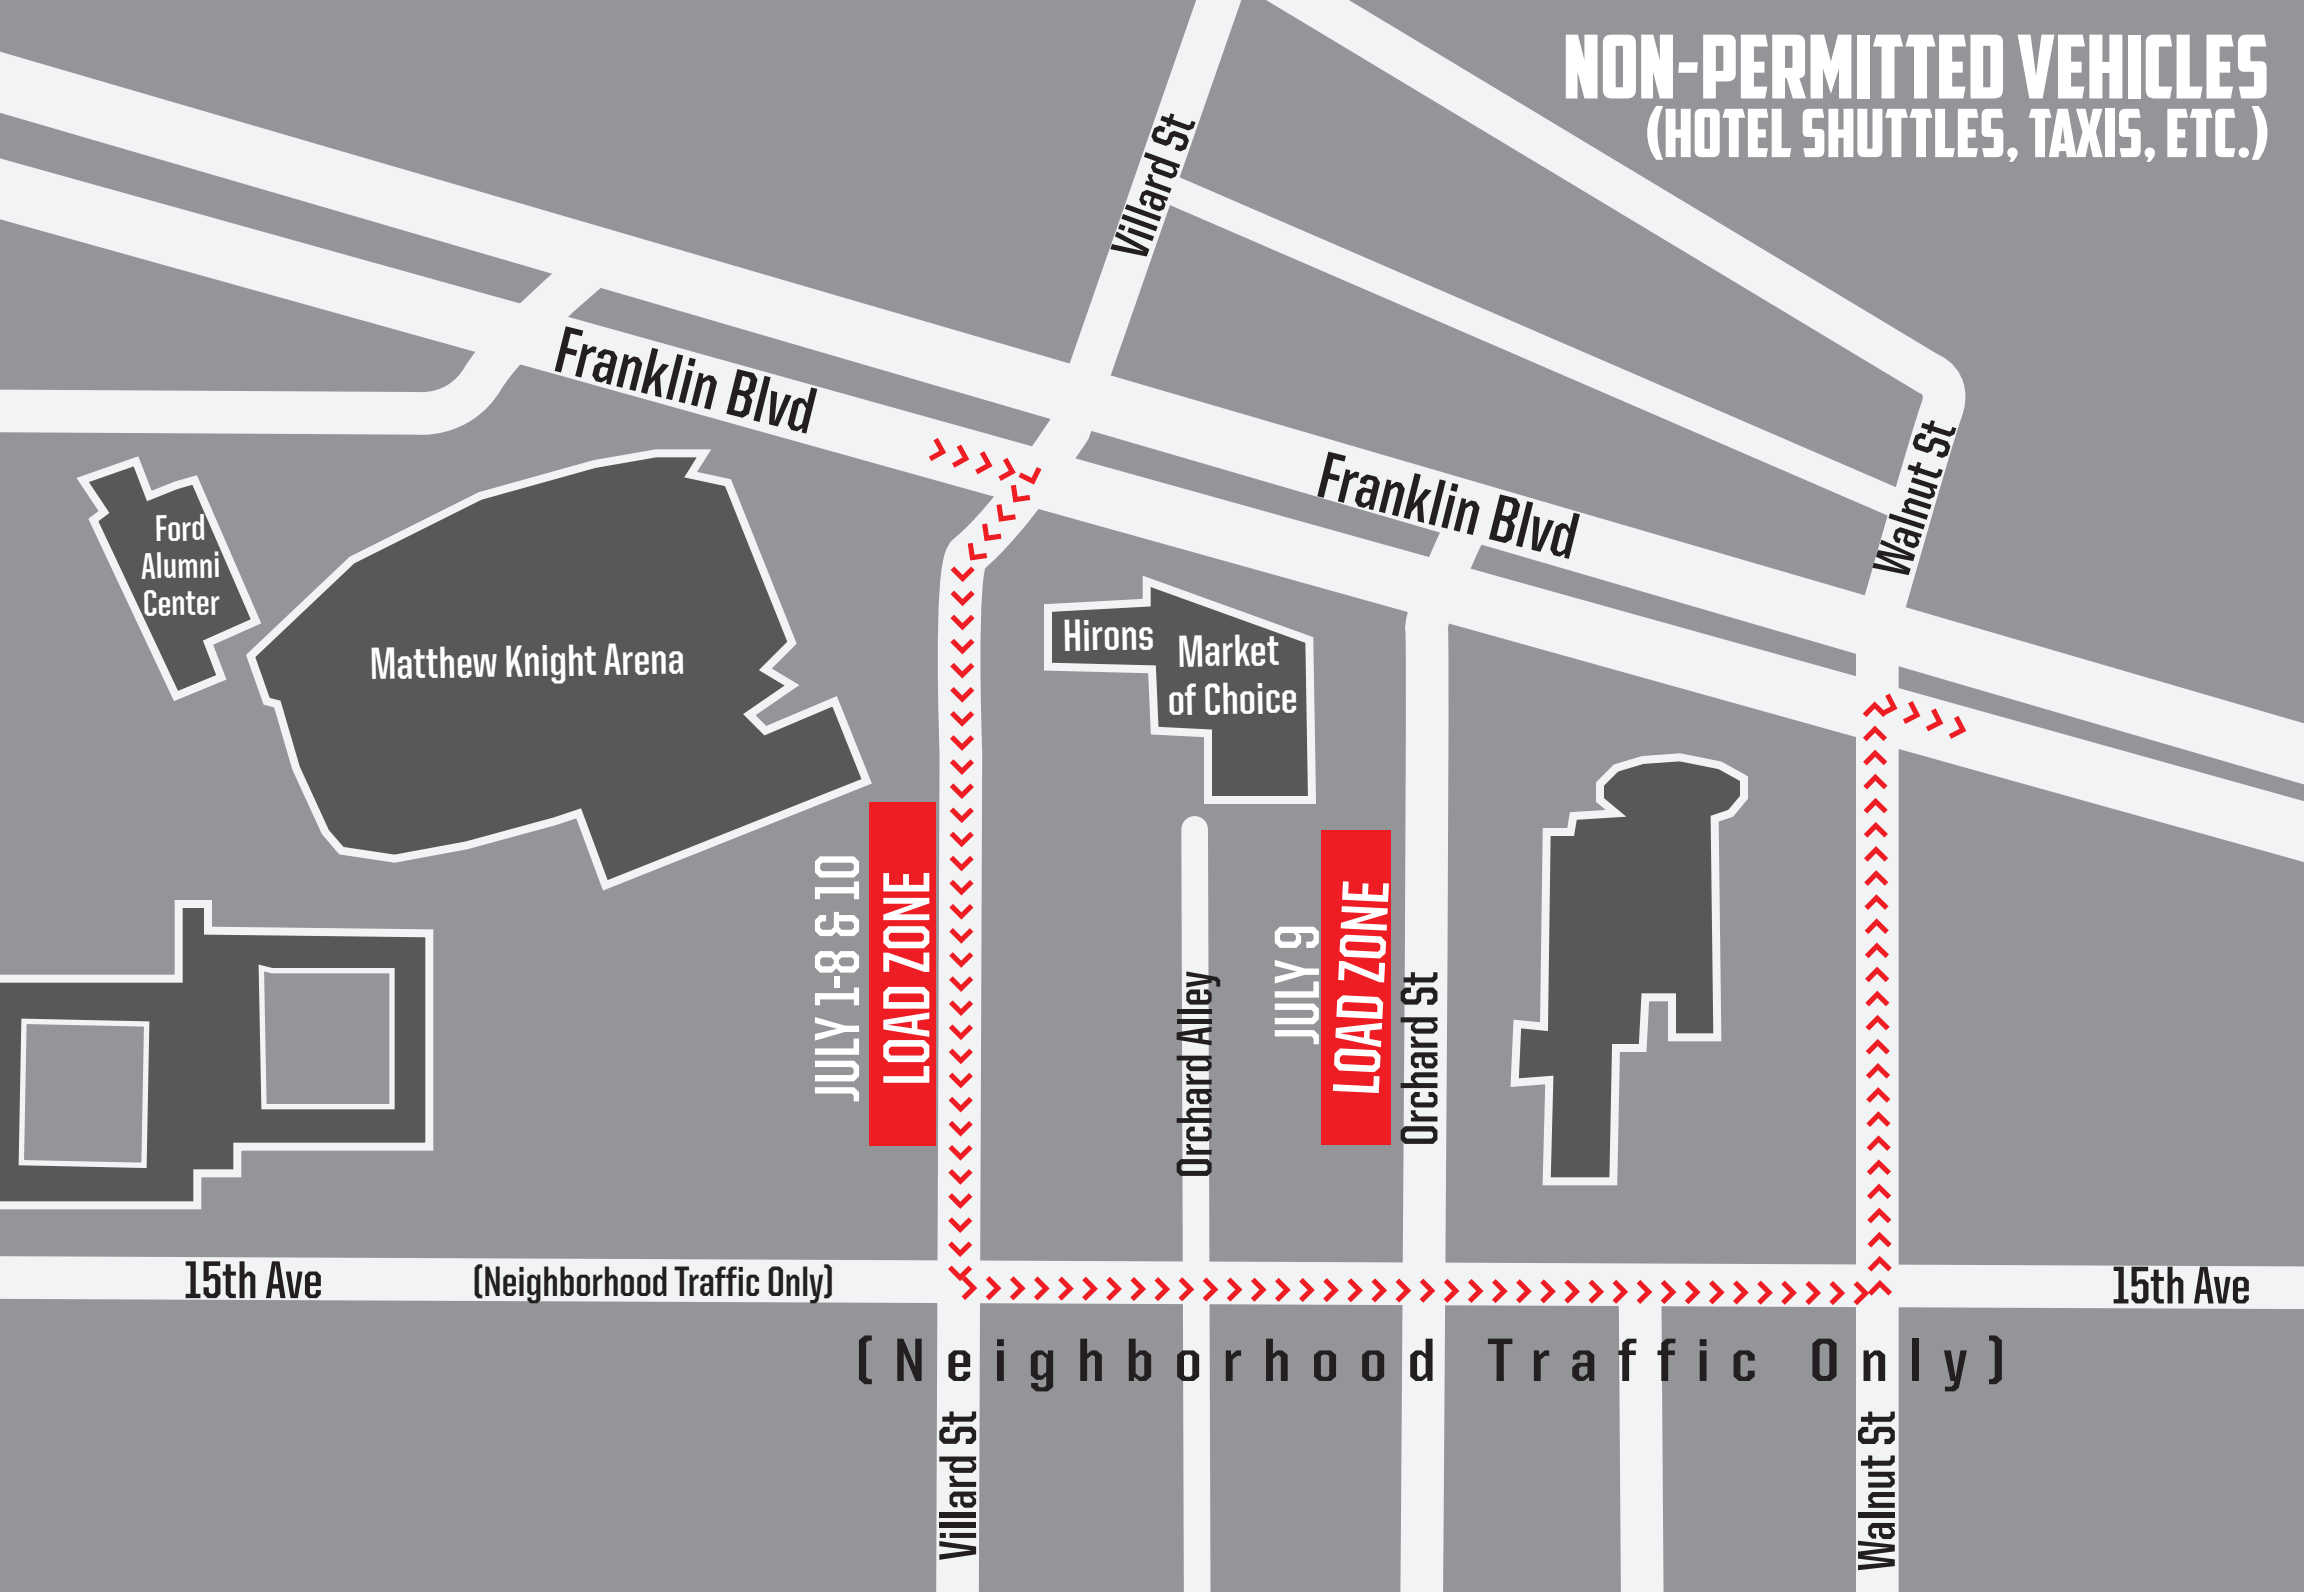

**NON-PERMITTED VEHICLES
(HOTEL SHUTTLES, TAXIS, ETC.)**

Ford Alumni Center

Matthew Knight Arena

Hirons Market of Choice

15th Ave

(Neighborhood Traffic Only)

15th Ave

(Neighborhood Traffic Only)

Franklin Blvd

Franklin Blvd

Villard St

Walnut St

Orchard Alley

Orchard St

JULY 1-8 & 10

LOAD ZONE

JULY 9

LOAD ZONE