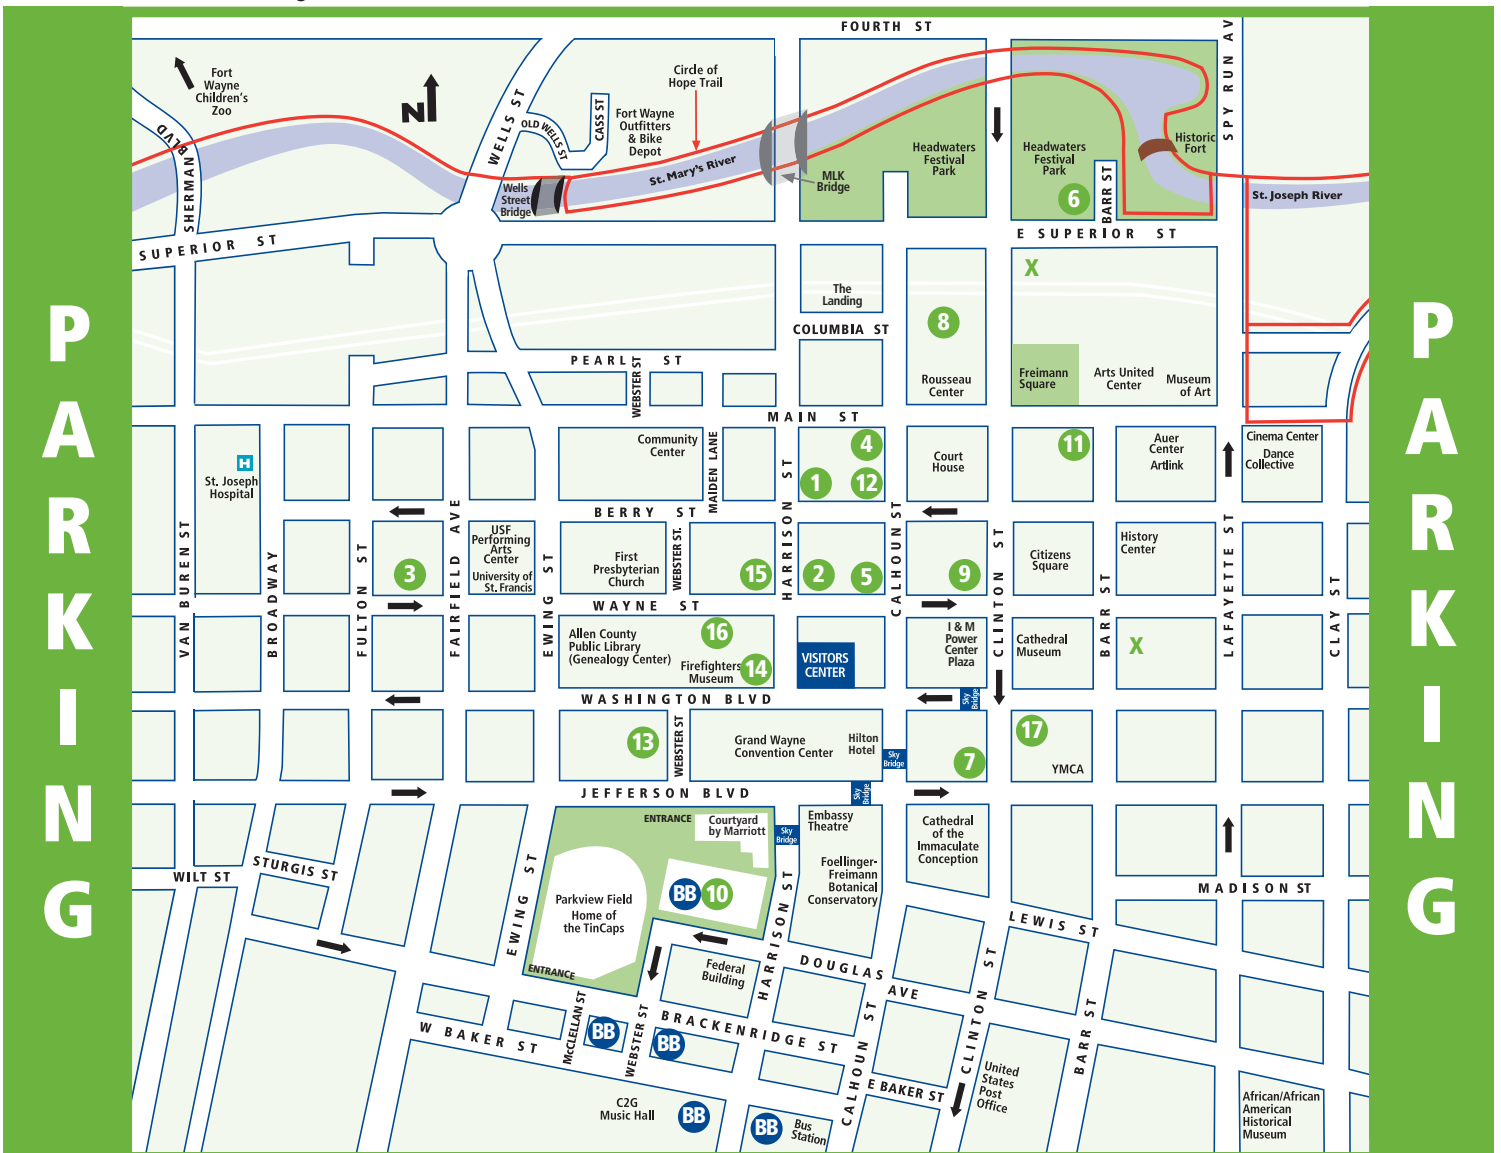

Downtown Public Parking

www.visitfortwayne.com • 800-767-7752

Location	1/2 Hour	1 Hour	Ea. Addl. Hr.	Daily Max	Mon. - Fri. Attendant Hrs.	Night/Weekends
1 120 W. Berry St. (Lot)	\$1.00	\$2.00	\$1.00	\$8.00	7 am - 6:30 pm	\$2.00 Flat Fee
2 132 W. Wayne St. (Lot)	\$1.00	\$2.00	\$1.00	\$8.00	7 am - 5:30 pm	\$2.00 Flat Fee
3 520 W. Wayne St. (Lot)	Flat Fee	Flat Fee	Flat Fee	\$4.00	Drop Box	\$4.00 Flat Fee
4 720 S. Calhoun St. (Lot)	\$1.00	\$2.00	\$1.00	\$8.00	7:30 am - 6 pm	\$1.00 Flat Fee
5 City Center Garage	\$1.00	\$2.00	\$1.00	\$7.00	24 hr. automated	\$2.00 Flat Fee
6 Headwaters Park (Lot)	Flat Fee	Flat Fee	Flat Fee	\$2.00	7 am - 5 pm	No Charge
7 100 E. Washington Blvd. (Civic, Garage)	\$0.50	\$1.00	\$1.00	\$8.00	8 am - 10 pm	\$2.00 Flat Fee (after 5 pm) \$5.00 Events
8 One E. Main St. (Plaza, Garage)	\$1.00	\$2.00	\$1.00	\$7.00	24 hr. automated	No Charge
9 828 S. Clinton St. (Garage)		\$1.00	\$1.00	\$7.00	24 hr. automated	Special Events
10 Harrison Square Parking Garage	\$0.50	\$1.00	\$1.00	\$8.00	24 hr. automated	\$5.00 Flat Fee (for Special Events only)
11 First Source Garage	\$1.00	\$1.75	\$1.00	\$7.00	6 am - 6 pm	No Charge
12 PNC Building (Garage)	\$1.00	\$2.00	\$1.00	\$7.00	9 am - 6 pm	No Charge
13 Library Lot - Webster (library visitors only)		\$1.00	\$1.00	\$7.00	24 hr. automated, credit card only	
14 Library Lot - Harrison		\$1.00	\$1.00	\$7.00	24 hr. automated, credit card only	
15 Skyline Garage	\$0.50	\$1.00	\$1.00	\$8.00	24 hr. automated	\$5.00 Flat Fee (for Special Events only)
16 ACPL Surface Lot		\$1.00	\$1.00	\$7.00	24 hr. automated	
17 210 E. Washington Blvd.				\$4.00 Drop Box	24 hr. automated	
BB Baseball Parking - \$4.00						
X Cluster of Metered Parking						