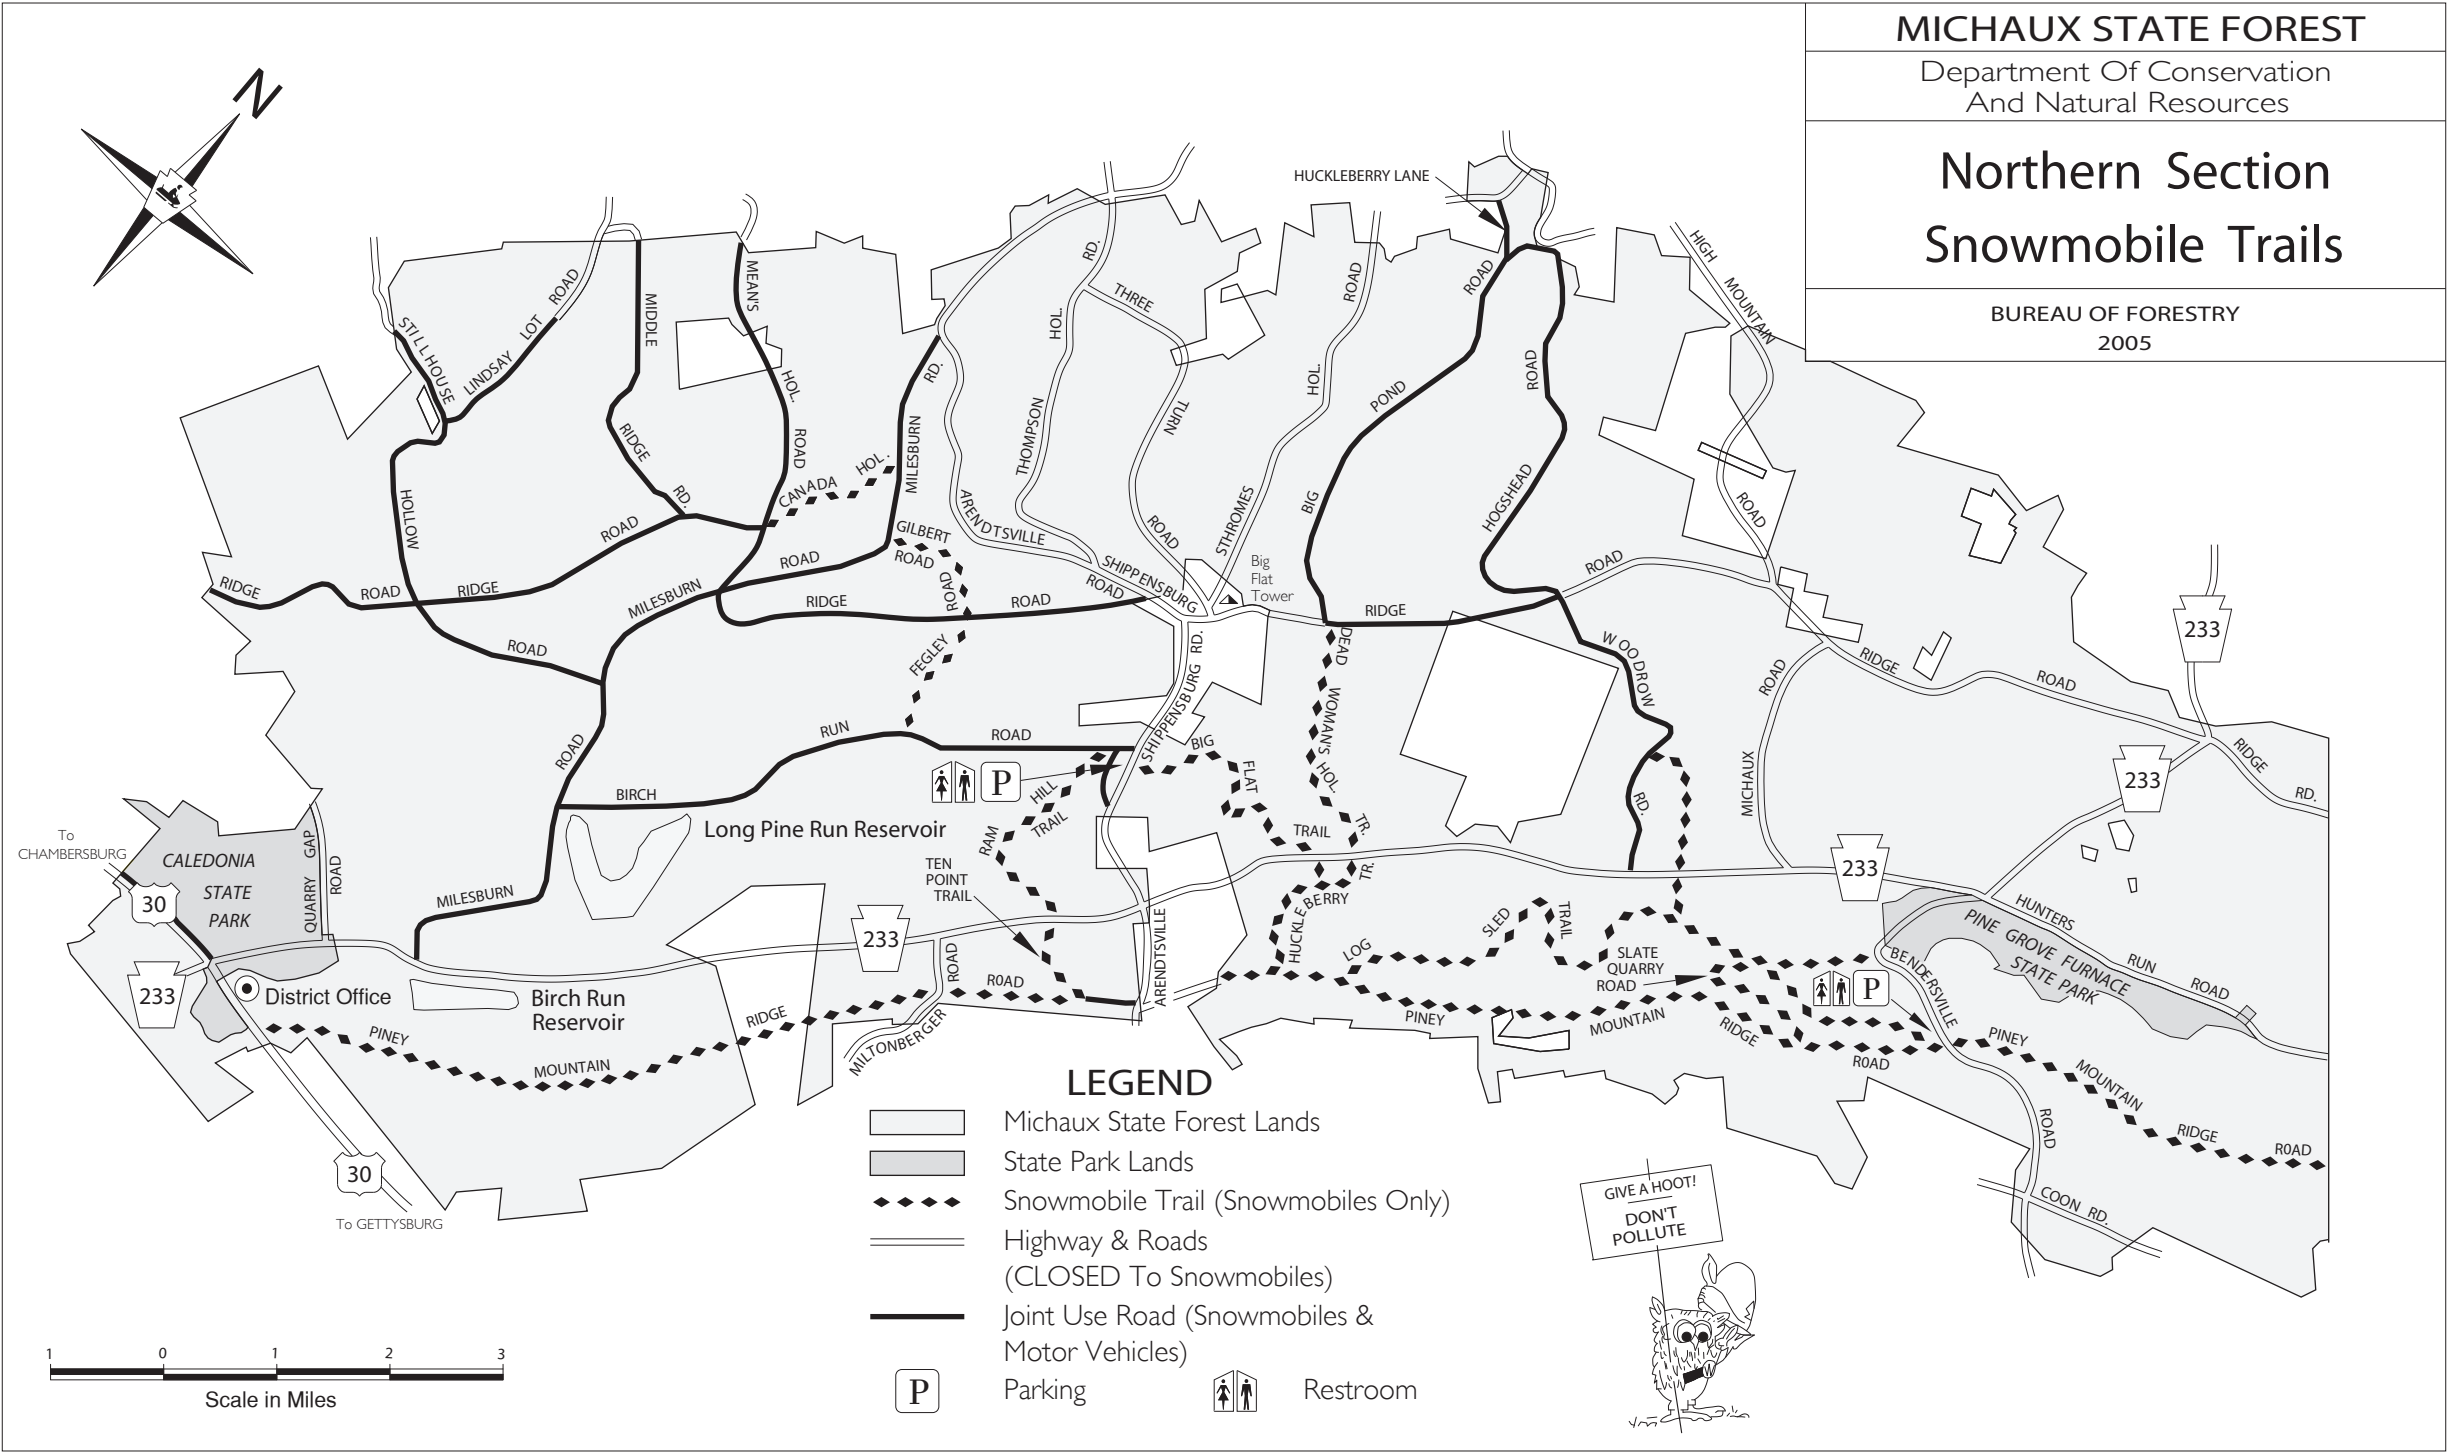

MICHAUX STATE FOREST

Department Of Conservation
And Natural Resources

Northern Section Snowmobile Trails

BUREAU OF FORESTRY
2005

LEGEND

-  Michaux State Forest Lands
-  State Park Lands
-  Snowmobile Trail (Snowmobiles Only)
-  Highway & Roads (CLOSED To Snowmobiles)
-  Joint Use Road (Snowmobiles & Motor Vehicles)
-  Parking
-  Restroom