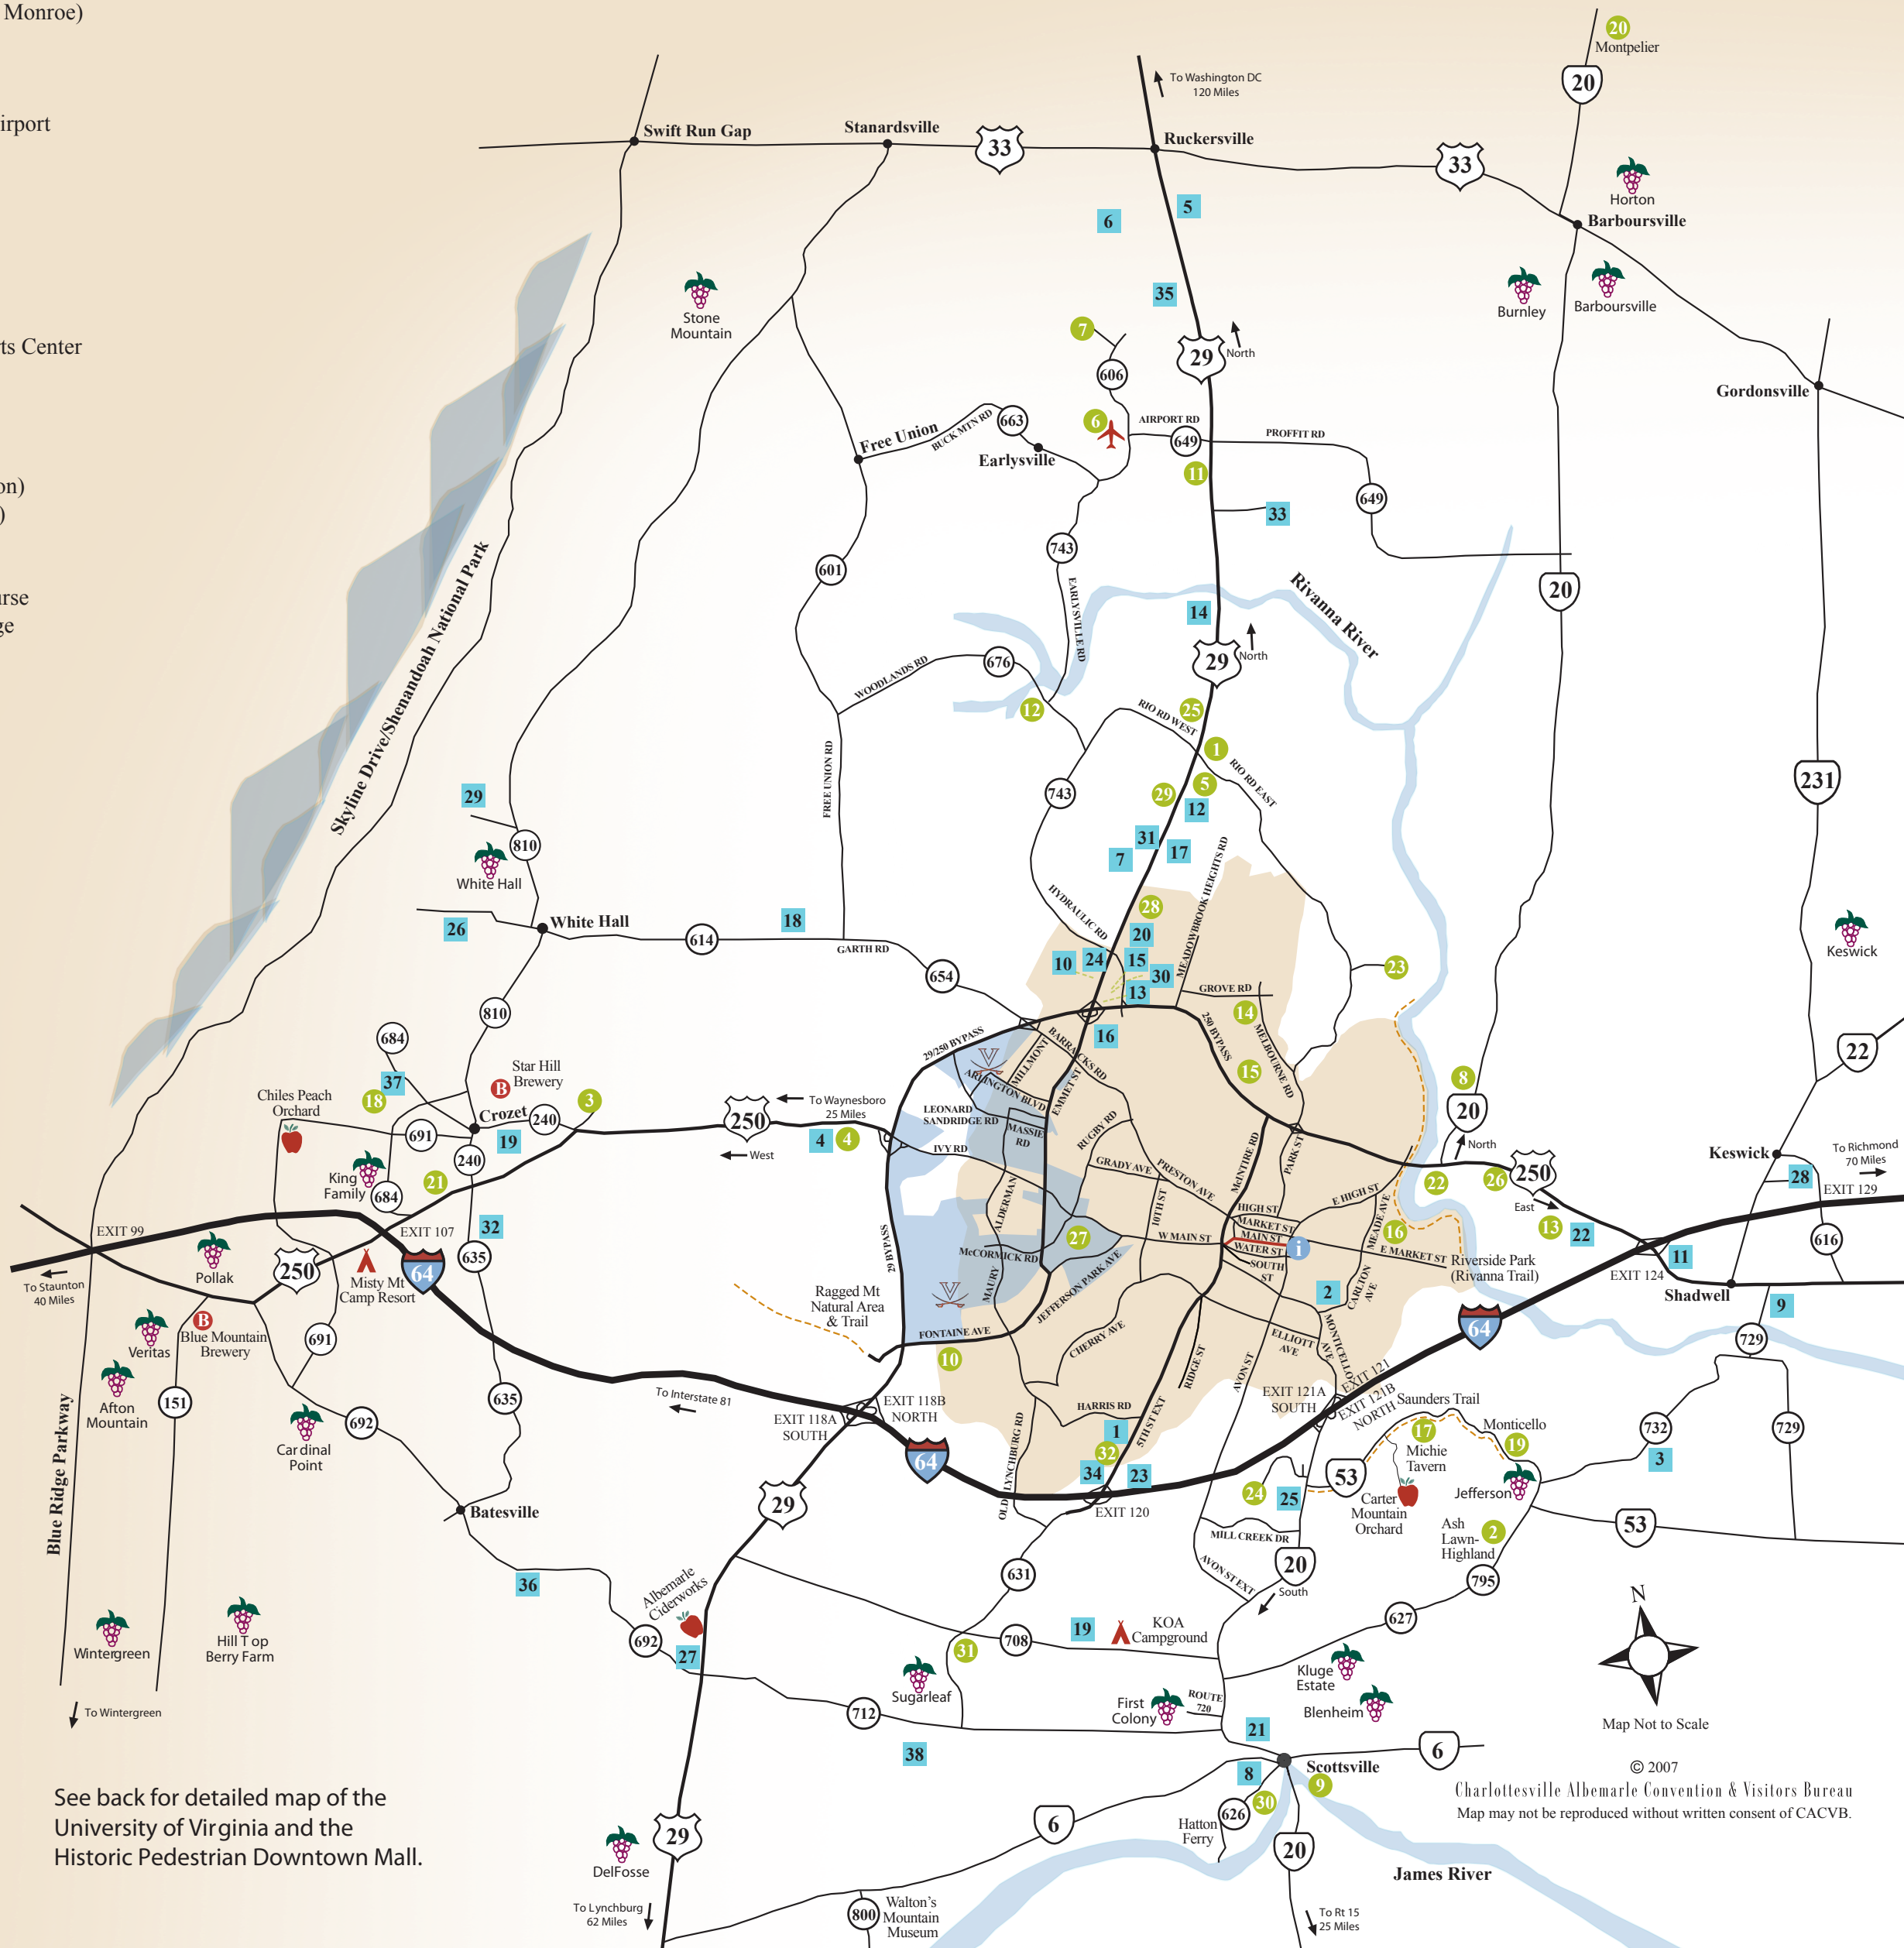

Lodging

1. Affordable Suites of America
2. Alexander House
3. Arcady Vineyard B&B
4. Boar's Head Inn
5. Best Western - Airport Inn & Suites
6. Cedar Spring Inn & Spa
7. Charlottesville Super 8 Motel
8. Chester B&B
9. Clifton Inn
10. Comfort Inn - Charlottesville
11. Comfort Inn - Monticello
12. Courtyard by Marriott - North
13. Days Inn
14. DoubleTree Hotel - Charlottesville
15. Econo Lodge - North
16. English Inn of Charlottesville
17. Fairfield Inn by Marriott
18. Foxfield Inn
19. Guesthouses Reservation Services
20. Hampton Inn
21. High Meadows Vineyard Inn
22. Hilton Garden Inn
23. Holiday Inn - Monticello
24. Holiday Inn - University Area
25. Inn at Monticello
26. Inn at Sugar Hollow Farm
27. Inn at the Crossroads
28. Keswick Hall
29. Montfair Resort Farm
30. Quality Inn - University Area
31. Red Carpet Inn
32. Rooster Hill B&B
33. Silver Thatch Inn
34. Sleep Inn and Suites - Monticello
35. South River Country Inn
36. Tiptree Farm B&B
37. Wayland Orchard B&B
38. White Pig B&B at Briar Creek Farm

See back for detailed map of the University of Virginia and the Historic Pedestrian Downtown Mall.

Charlottesville Albemarle Convention & Visitors Bureau