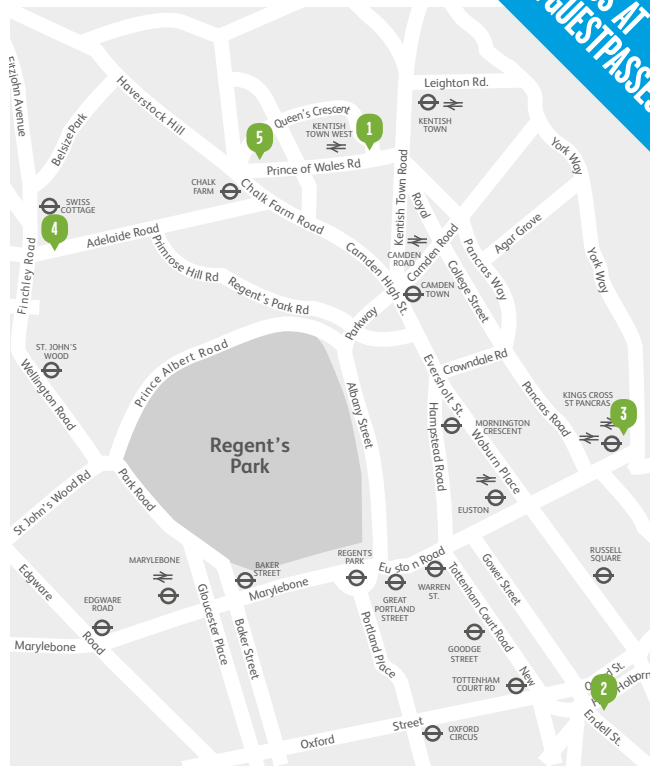

BETTER LEISURE CENTRES IN CAMDEN

01. Kentish Town Sports Centre

Grafton Road, Kentish Town, London NW5 3DU

Tel: 020 7974 7000

02. Oasis Sports Centre

32 Endell Street, Covent Garden, London WC2H 9AG

Tel: 020 7831 1804

03. Pancras Square Leisure

5 Pancras Square, King's Cross, London N1C 4AG

Tel: 020 7974 5555

04. Swiss Cottage Leisure Centre

Adelaide Road, Swiss Cottage, London NW3 3NF

Tel: 020 7974 2012

05. Talacre Community Sports Centre

Dalby Street, Kentish Town, London NW5 3AF

Tel: 020 7974 8765

You can find out more about our leisure centres at better.org.uk/camden

CLAIM YOUR
FREE DAY PASS AT
BETTER.ORG.UK/GUESTPASSES

Membership terms and conditions apply, please visit better.org.uk/terms for details. Leisure centre prices are reviewed annually and may increase. Activity prices vary slightly from centre to centre. Activity prices are the maximum you will be expected to pay. Prices are correct as at April 2018. For up-to-date prices, speak to a member of staff in centre. Better is a registered trademark and trading name of GLL (Greenwich Leisure Limited), a charitable social enterprise and registered society under the Co-operative & Community Benefit & Societies Act 2014 registration no. 27793R. Registered office: Middlegate House, The Royal Arsenal, London, SE18 6SX. Inland Revenue Charity no. XR43398