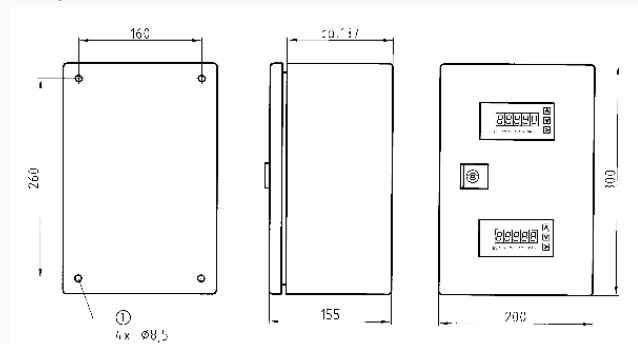

Wall mounting housing WAG 02

Part no. 31288

Wall mounting housing

Technical Drawings

Wall mounting housing WAG 01/02
for up to 2 DA 10/12/14

Dimensions (in mm)

Fixing holes

Versions