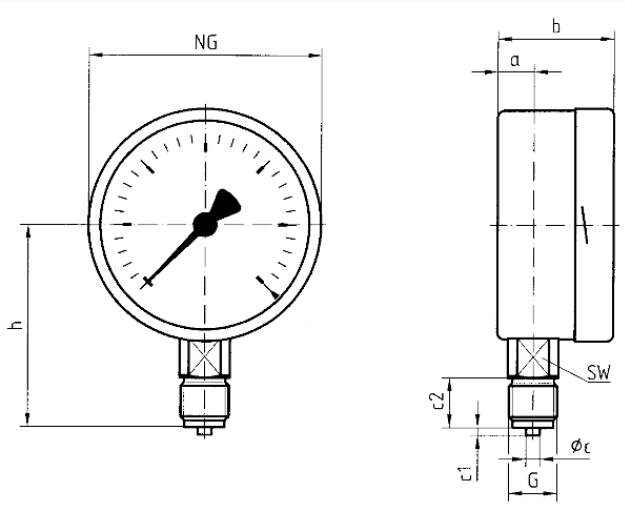

#### Measuring element

Capsule element, CuBe alloy

#### Zero correction

from the front

**Seal**  
NBR (Perbunan)

**Dial**  
Aluminium, white  
Scaling: black

**Pointer**  
Aluminium, black

**Housing**  
Stainless steel 304

**bayonet bezel**  
Stainless steel 304

**window**  
D401  
Instrument glass

**Options**

- overpressure and underpressure safety 10 x FSD
- back flange
- Panel mounting bezel, with window, plastic
- 3-hole fixing, panel mounting bezel with window, plastic
- throttle screw
- Reference pointer
- special scales
- other process connections

**Technical Drawings**

**Bottom connection**

**Dimensions (mm)**

NG	a	b	øc	c1	c2	G	h	SW
63	10,8	40	5	2	13	G¼B	53	14
100	15,6	49	6	3	20	G½B	86	22
160	17,5	50	6	3	20	G½B	116	22